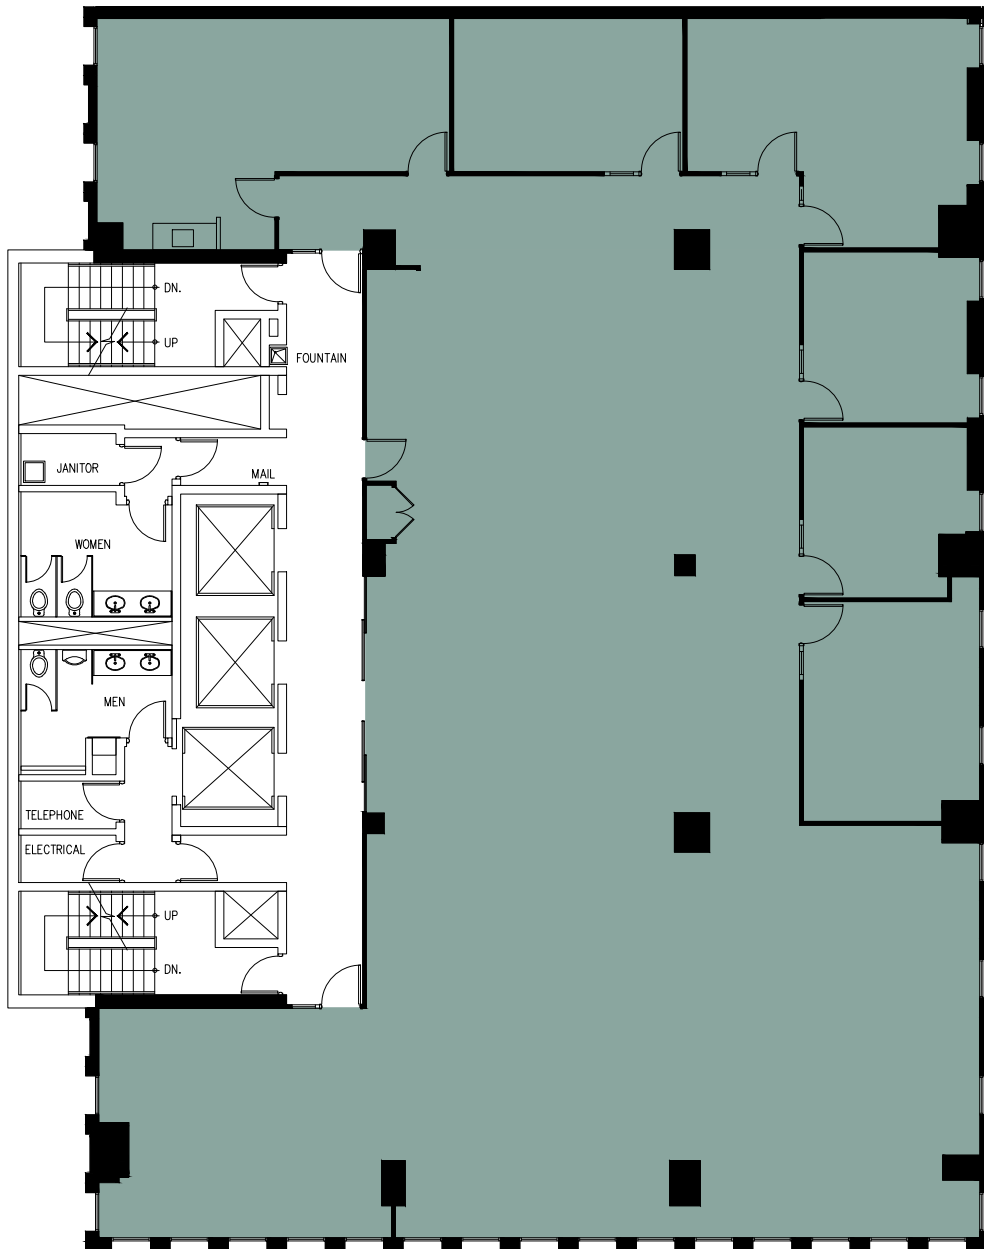

METCALFE
REALTY COMPANY LIMITED

85 Albert Street
Suite 900
6,060 Square Feet

ALBERT STREET