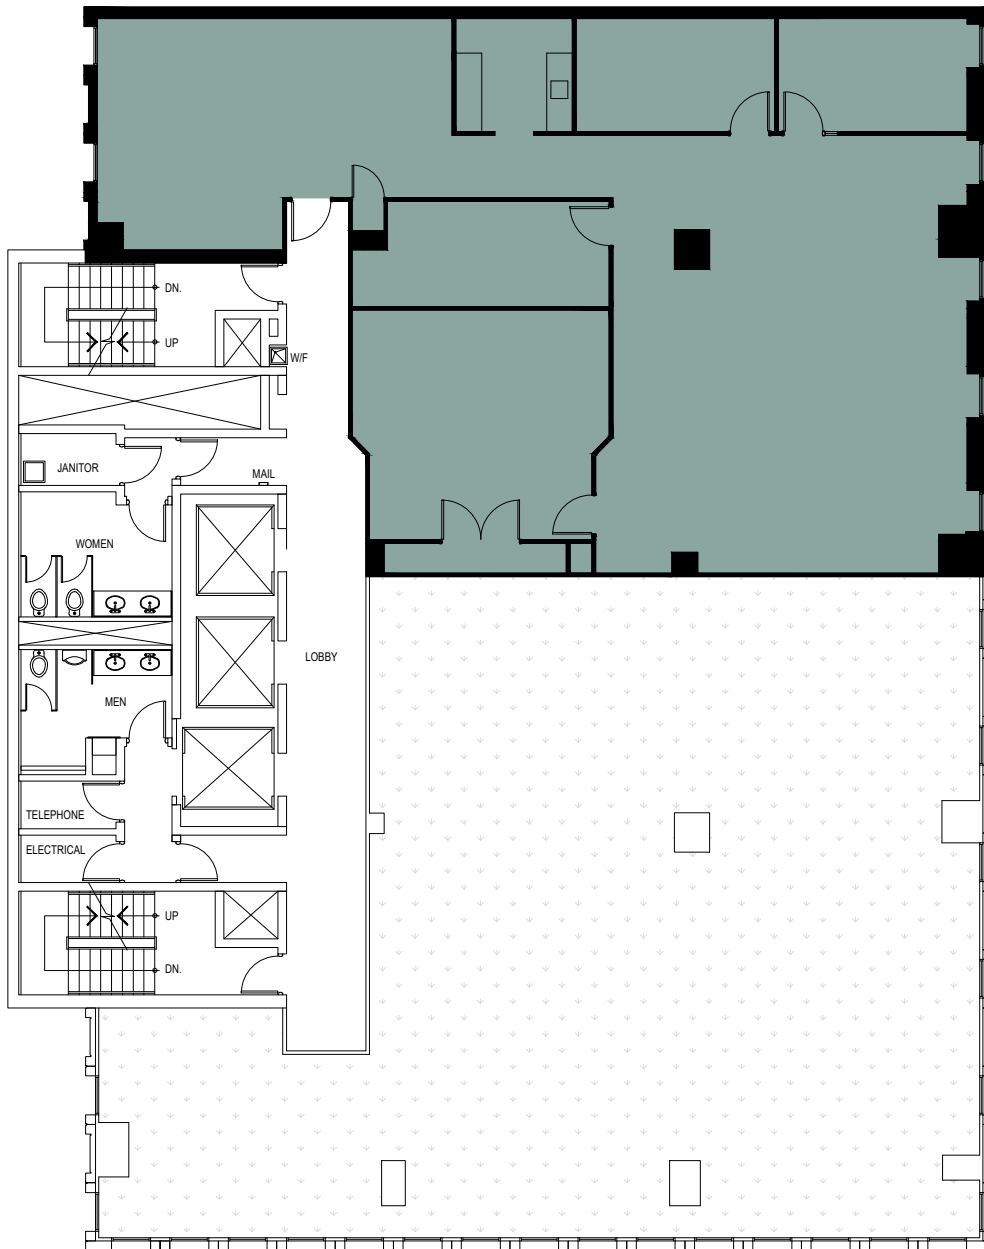

METCALFE
REALTY COMPANY LIMITED

85 Albert Street

Suite 701

2,697 Square Feet

ALBERT STREET