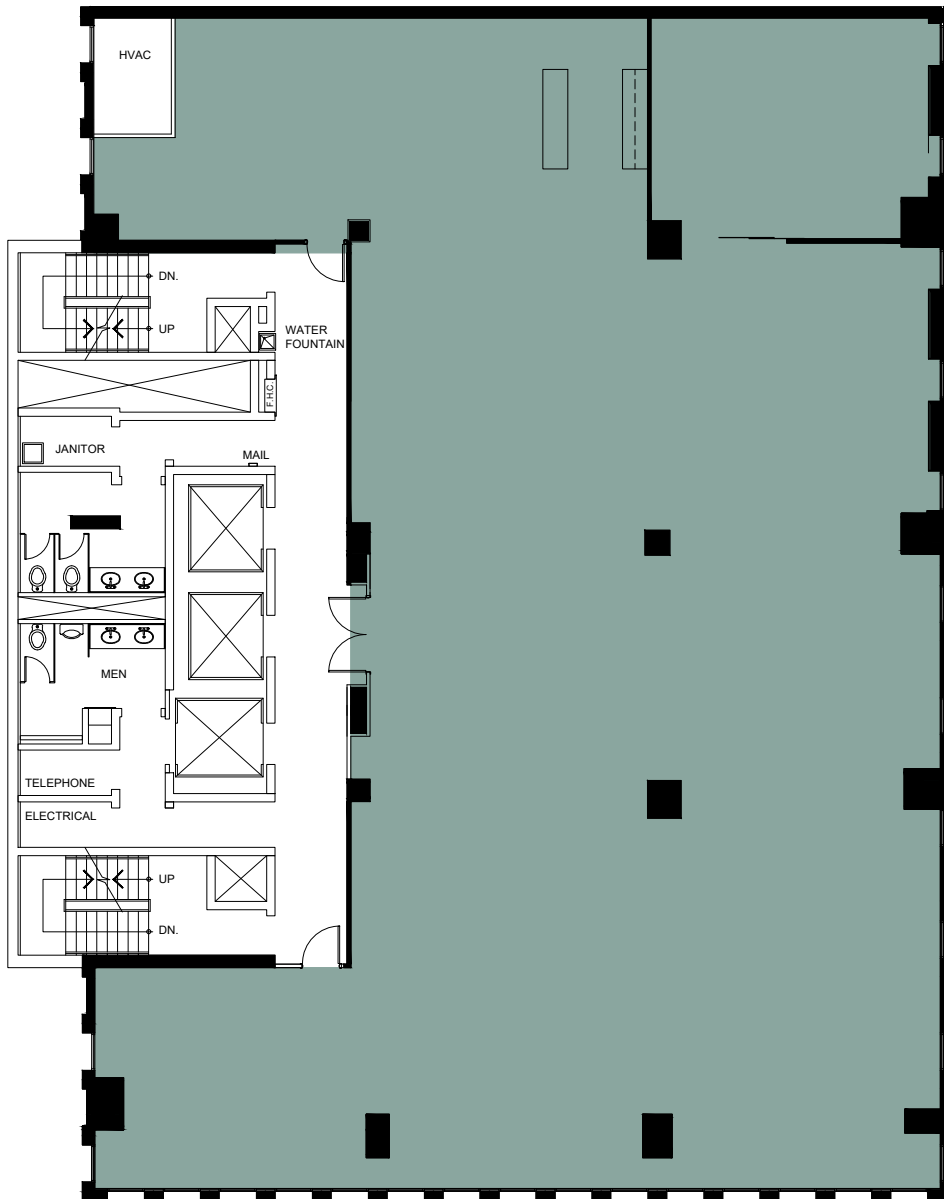

METCALFE
REALTY COMPANY LIMITED

85 Albert Street
Suite 500
6,060 Square Feet

ALBERT STREET