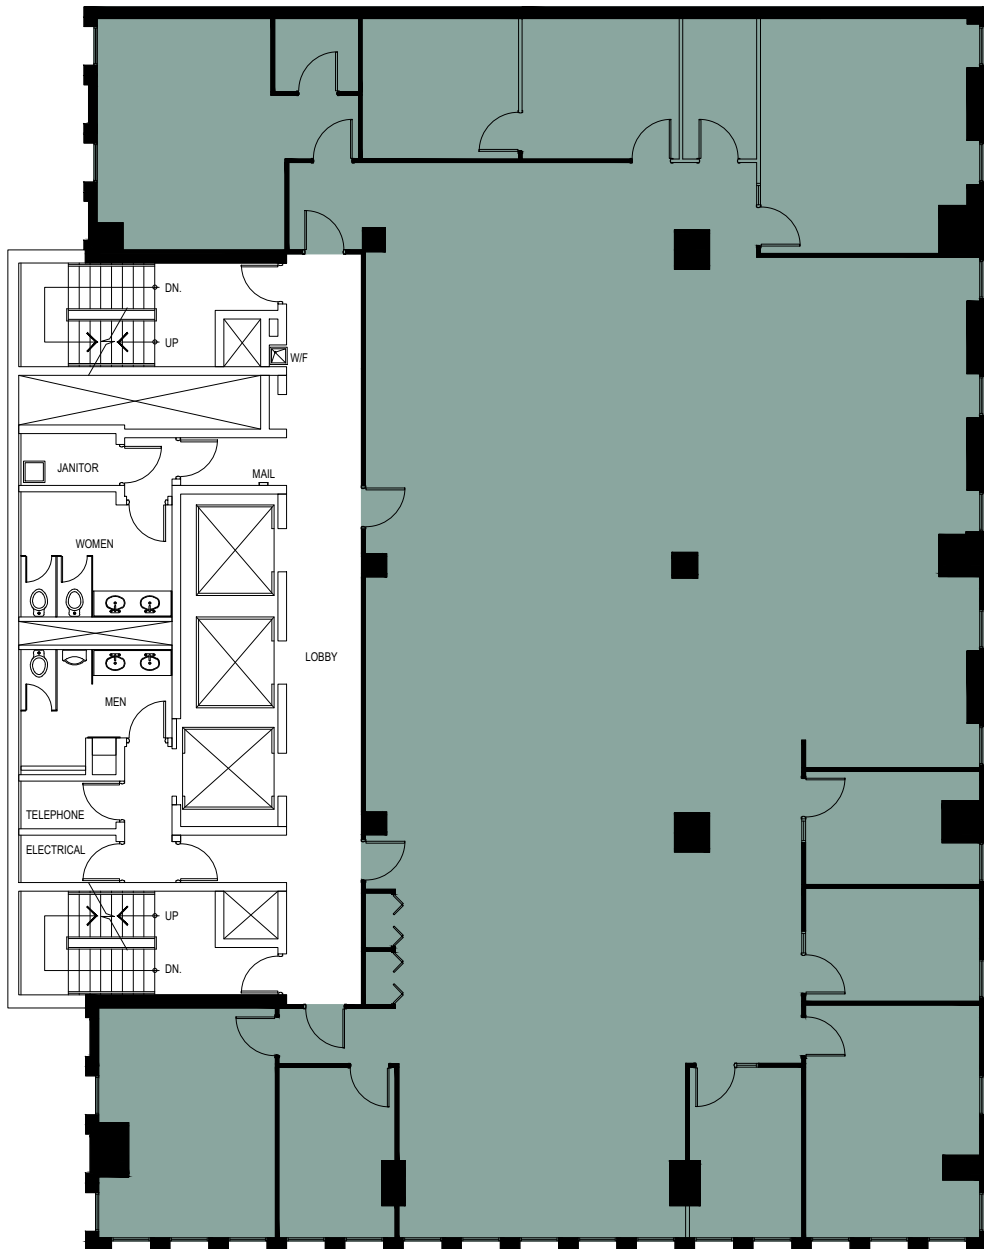

METCALFE
REALTY COMPANY LIMITED

85 Albert Street
Suite 400
6,060 Square Feet

ALBERT STREET