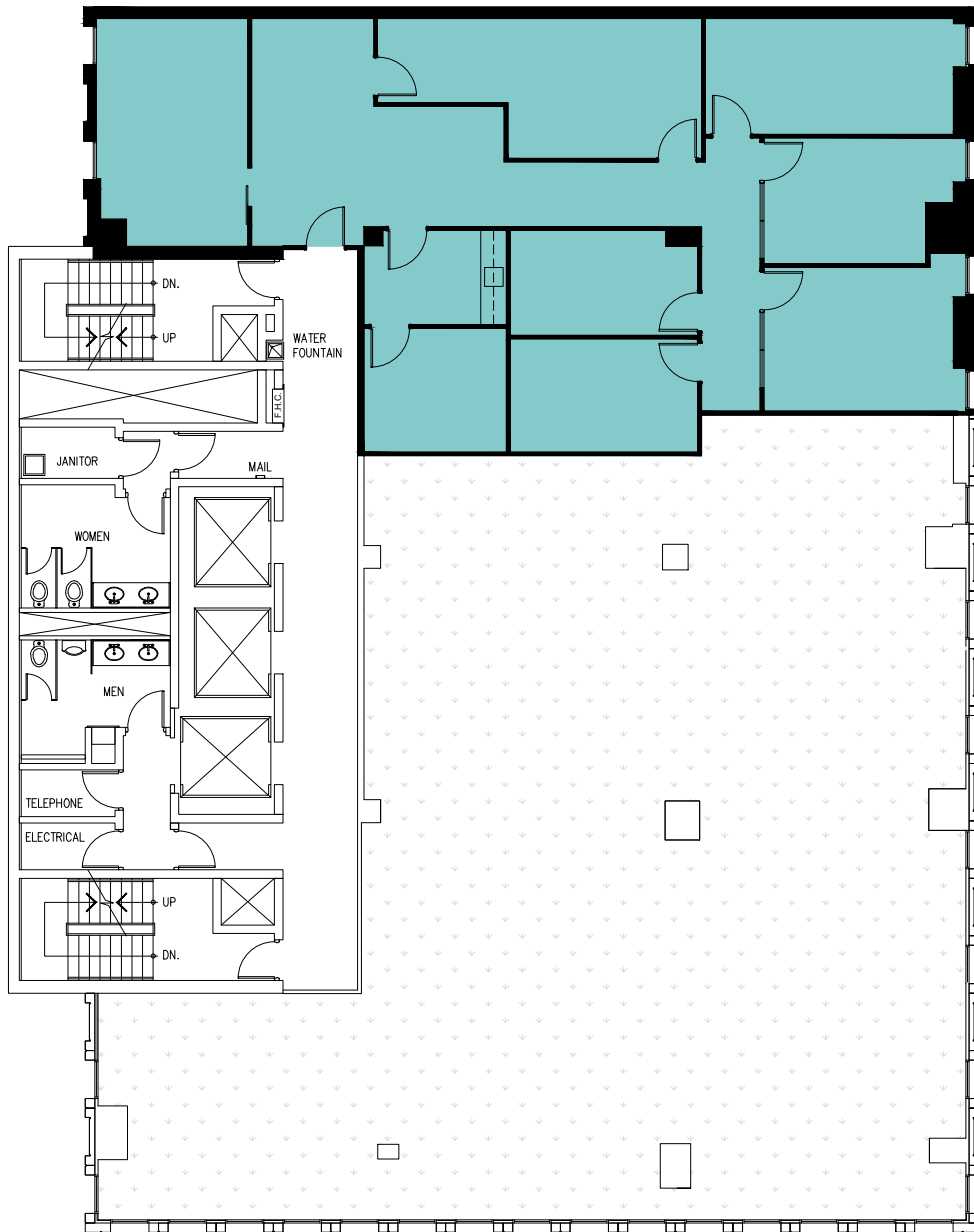

METCALFE
REALTY COMPANY LIMITED

85 Albert Street
Suite 1600
2,150 Square Feet

ALBERT STREET