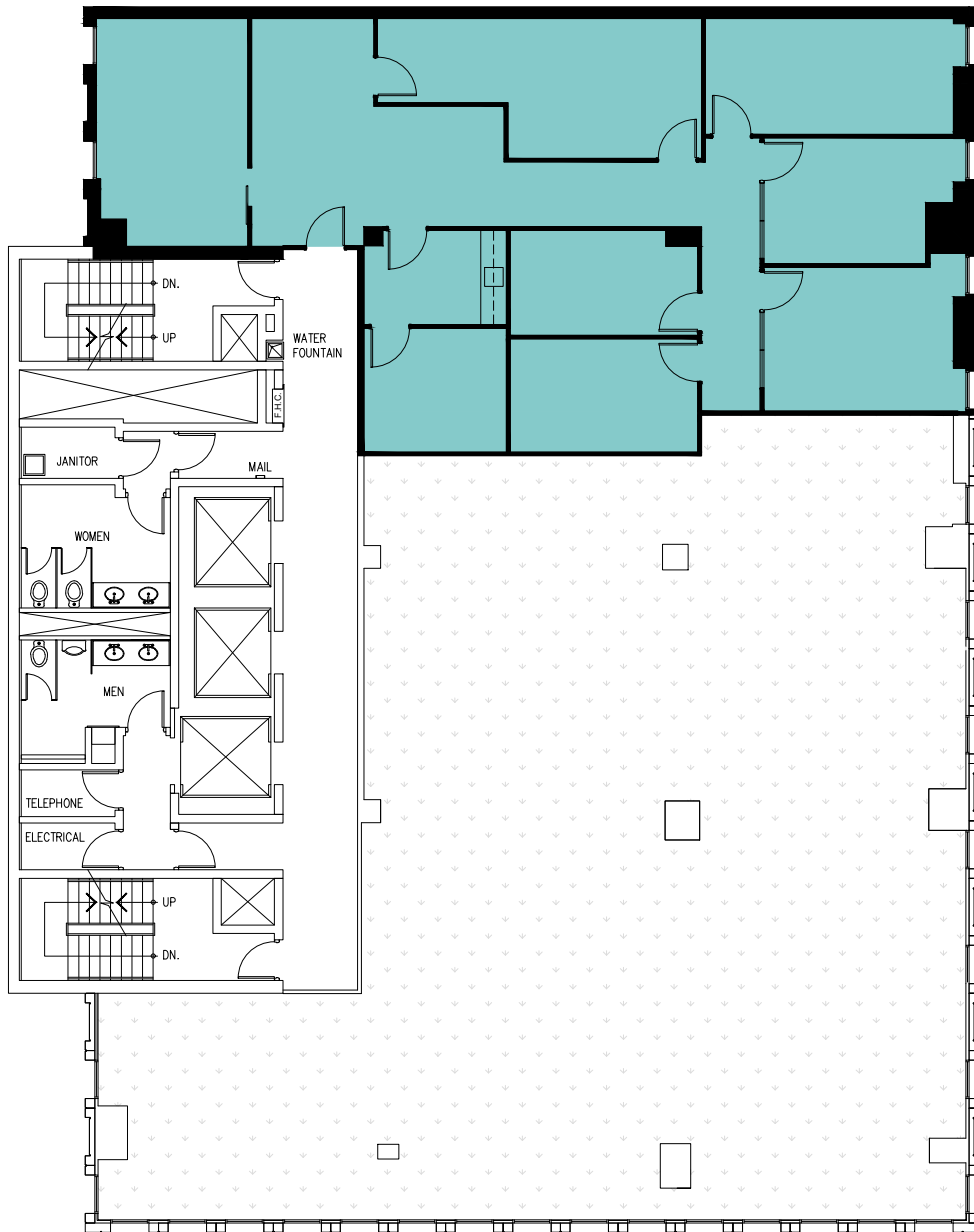

METCALFE
REALTY COMPANY LIMITED

85 Albert Street
Suite 1600
2,150 Square Feet

ALBERT STREET