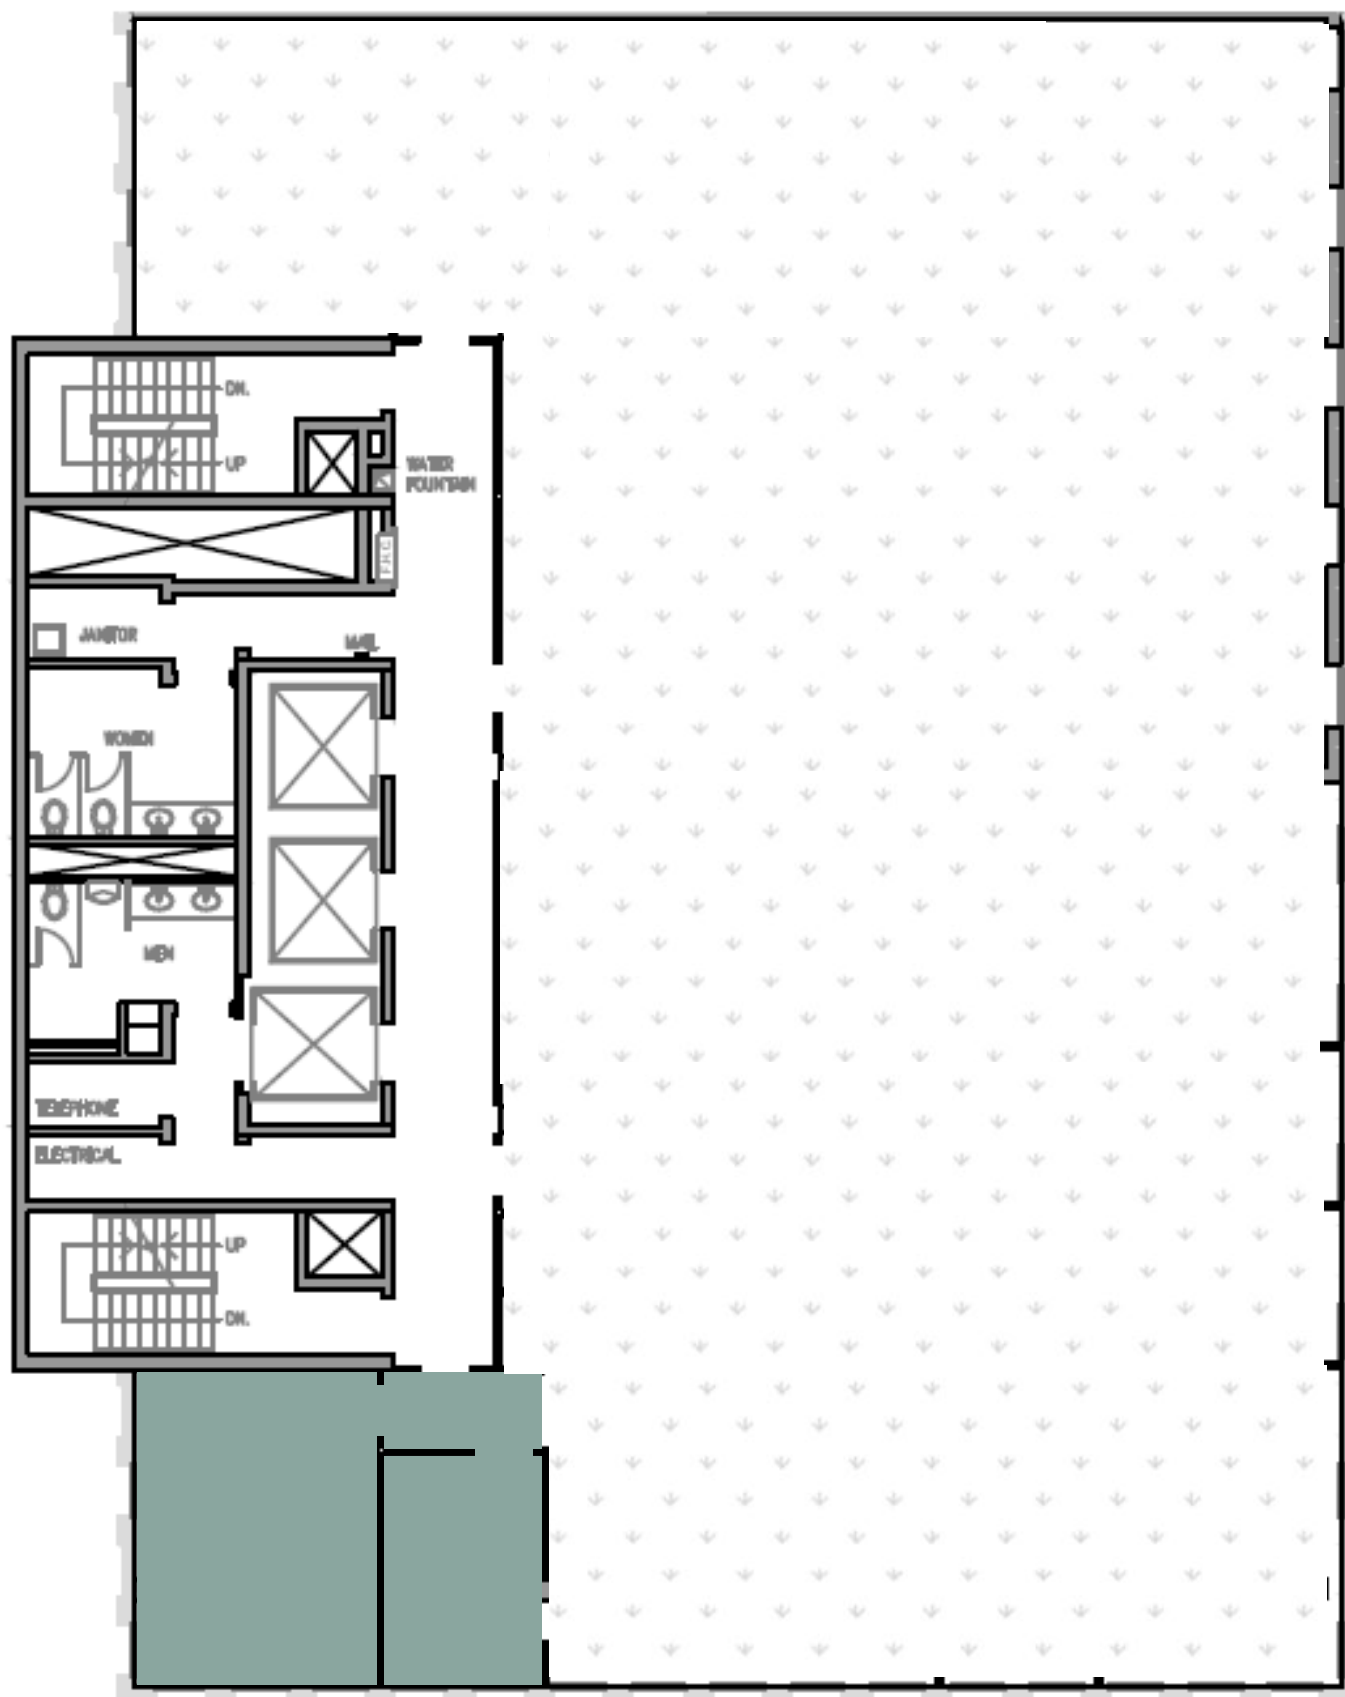

METCALFE
REALTY COMPANY LIMITED

85 Albert Street

Suite 1501

464 Square Feet

ALBERT STREET