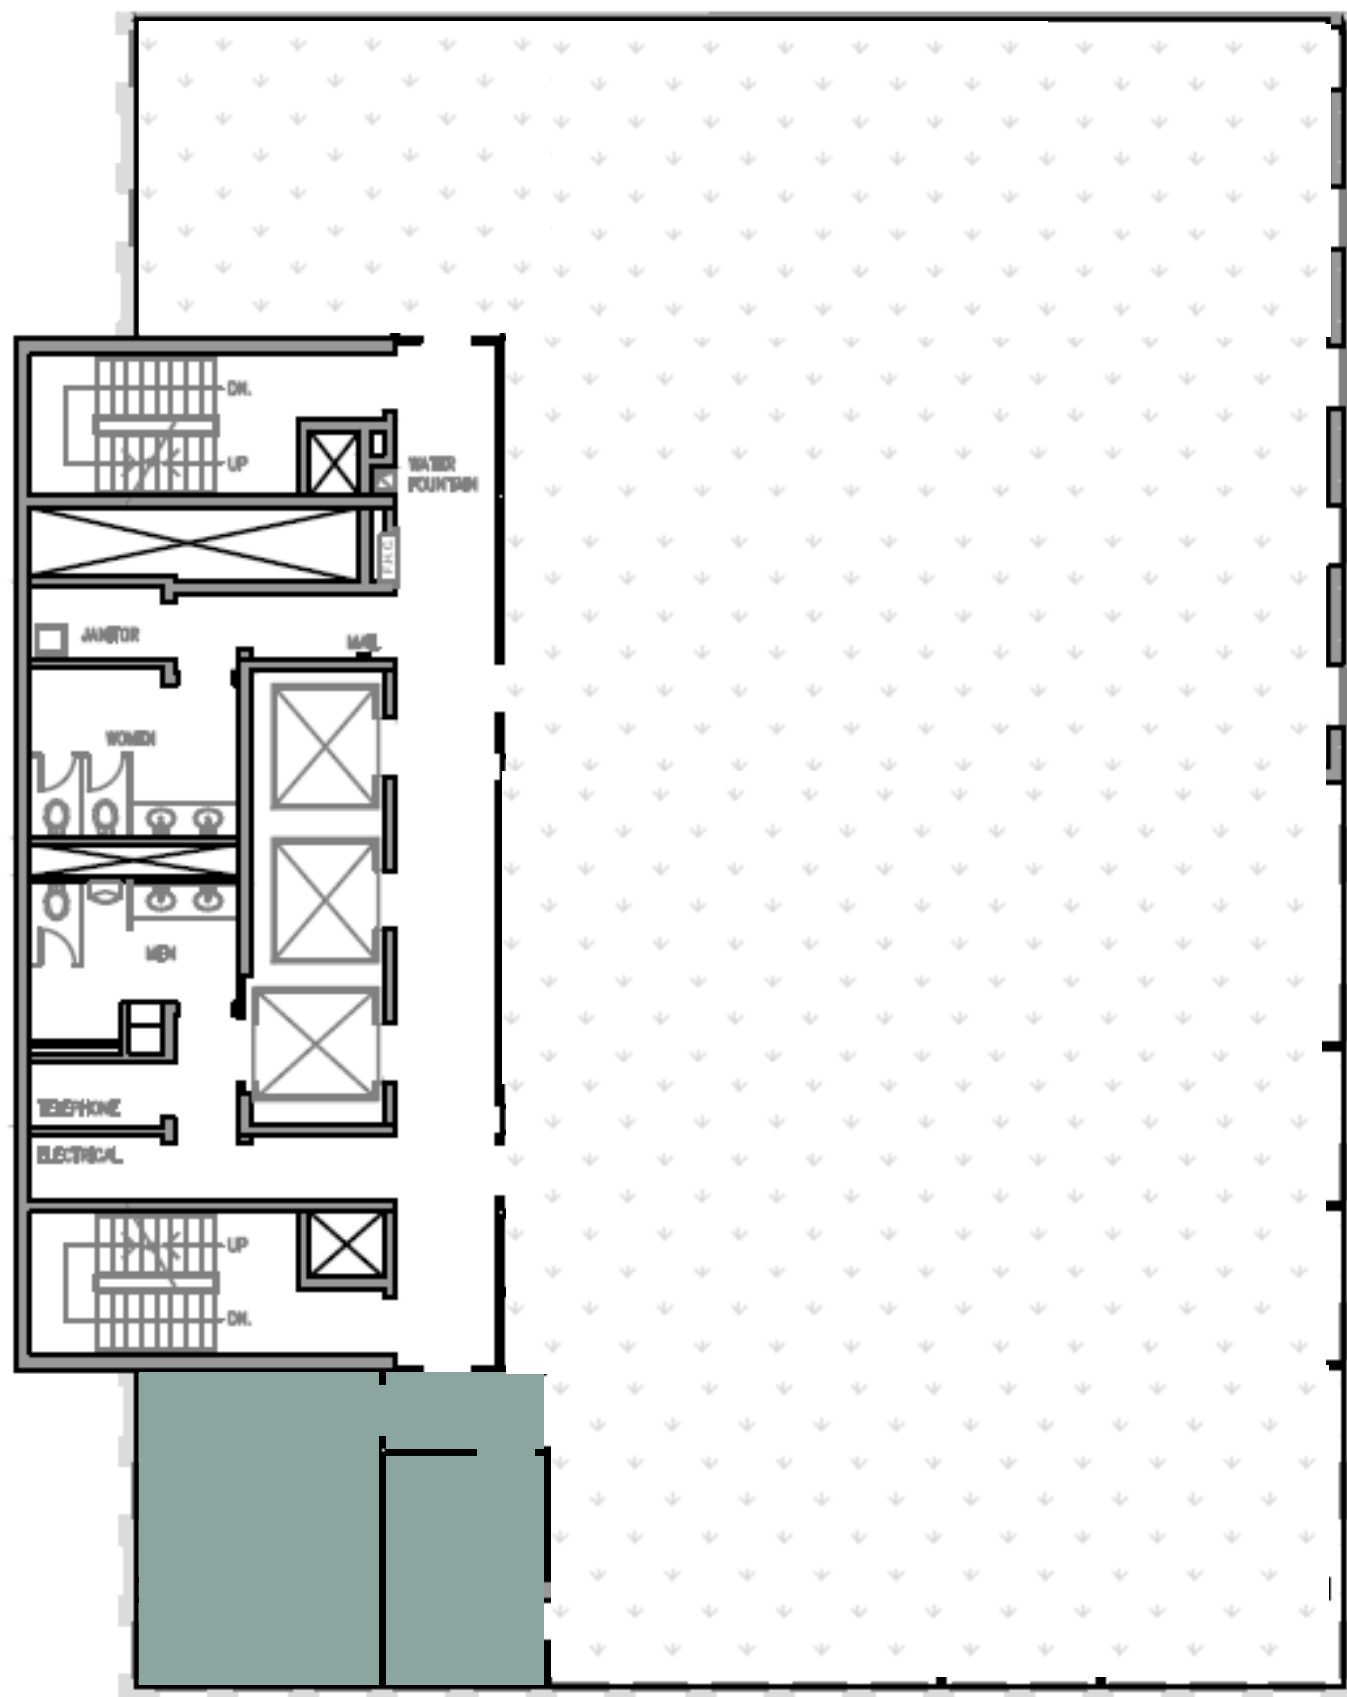

METCALFE
REALTY COMPANY LIMITED

85 Albert Street

Suite 1501

464 Square Feet

ALBERT STREET