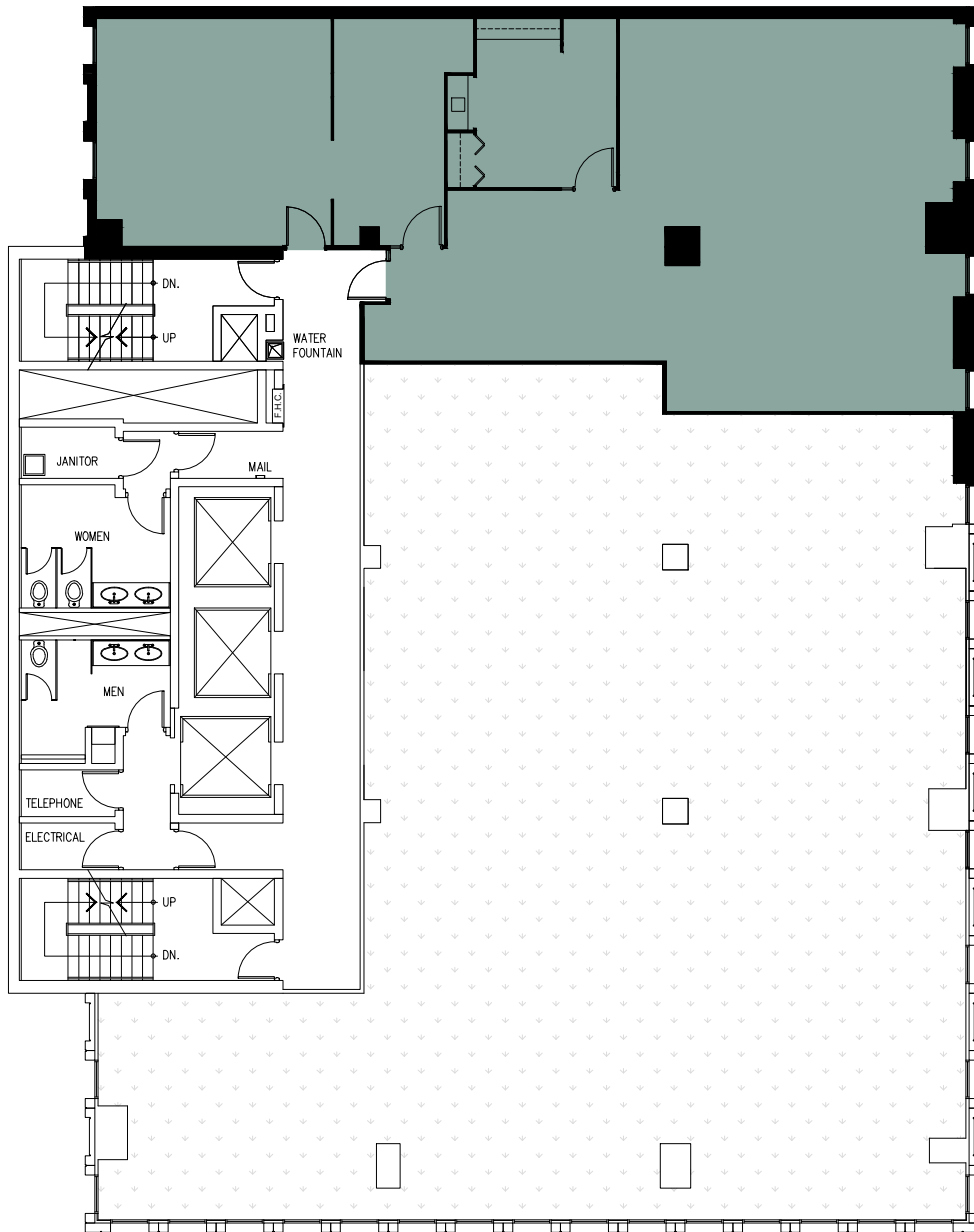

METCALFE
REALTY COMPANY LIMITED

85 Albert Street
Suite 1402
1,957 Square Feet

ALBERT STREET