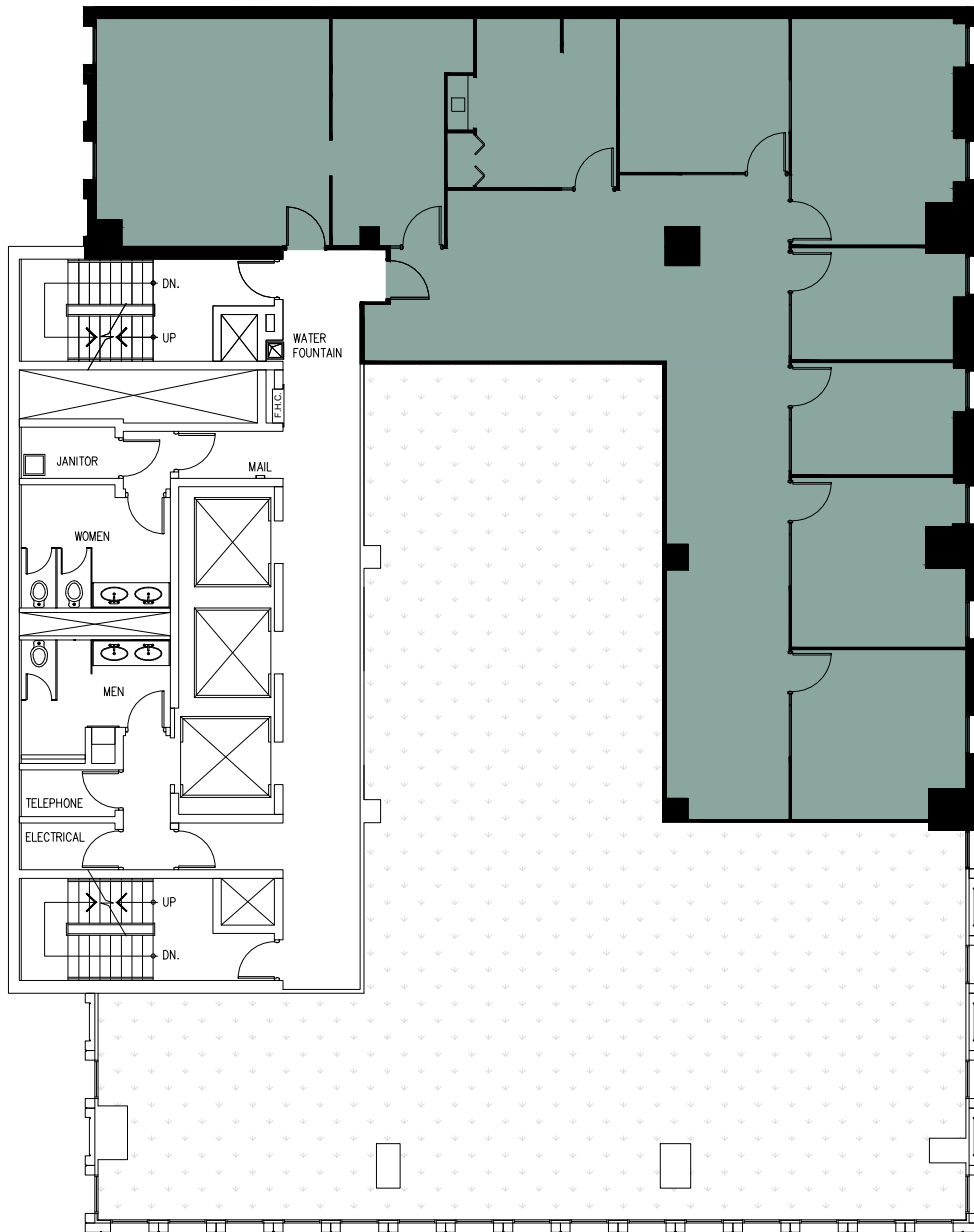

METCALFE
REALTY COMPANY LIMITED

85 Albert Street
Suite 1402
1,919 Square Feet

ALBERT STREET