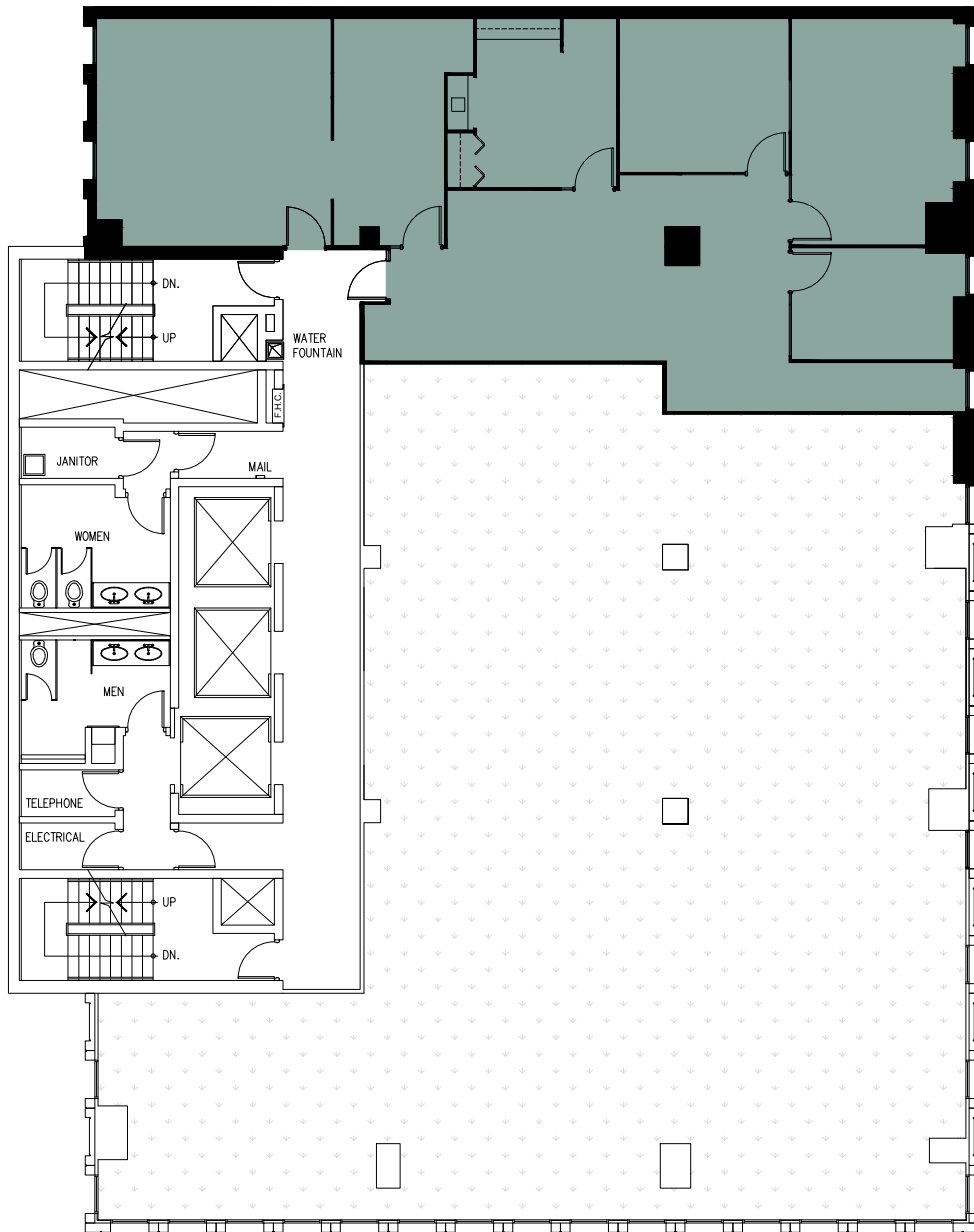

METCALFE
REALTY COMPANY LIMITED

85 Albert Street
Suite 1402
1,957 Square Feet

ALBERT STREET