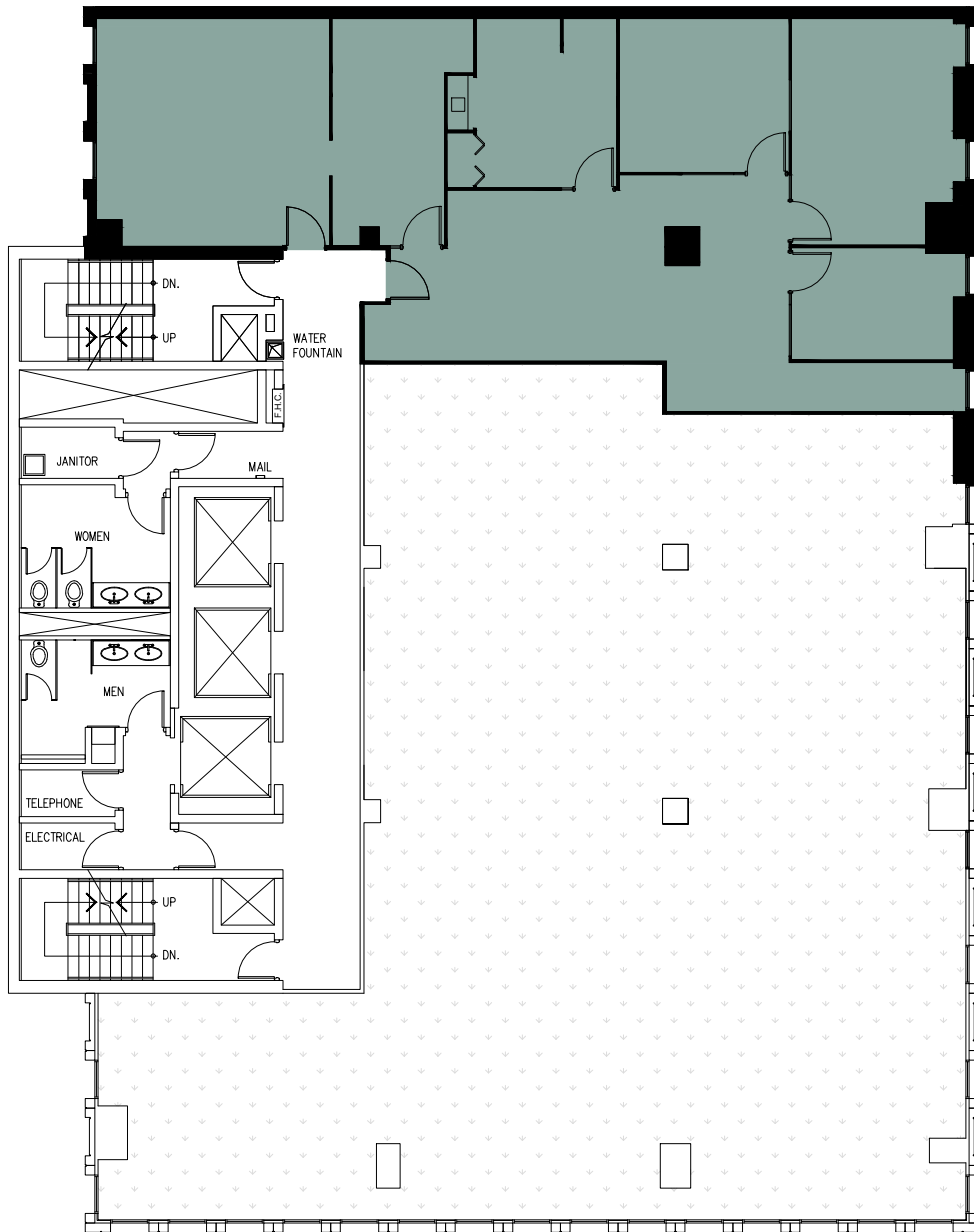

METCALFE
REALTY COMPANY LIMITED

85 Albert Street
Suite 1402
1,919 Square Feet

ALBERT STREET