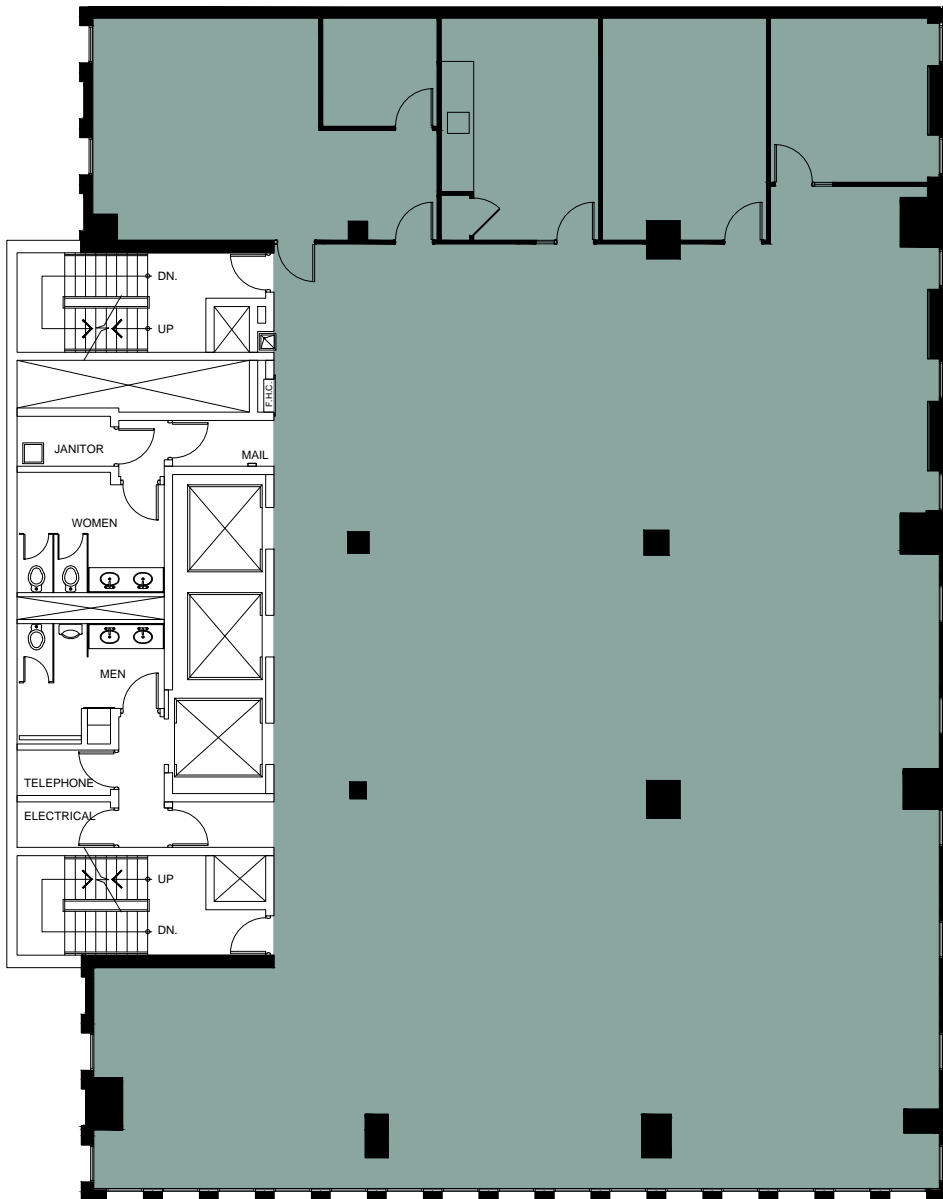

METCALFE
REALTY COMPANY LIMITED

85 Albert Street
Suite 1000
6,060 Square Feet

ALBERT STREET