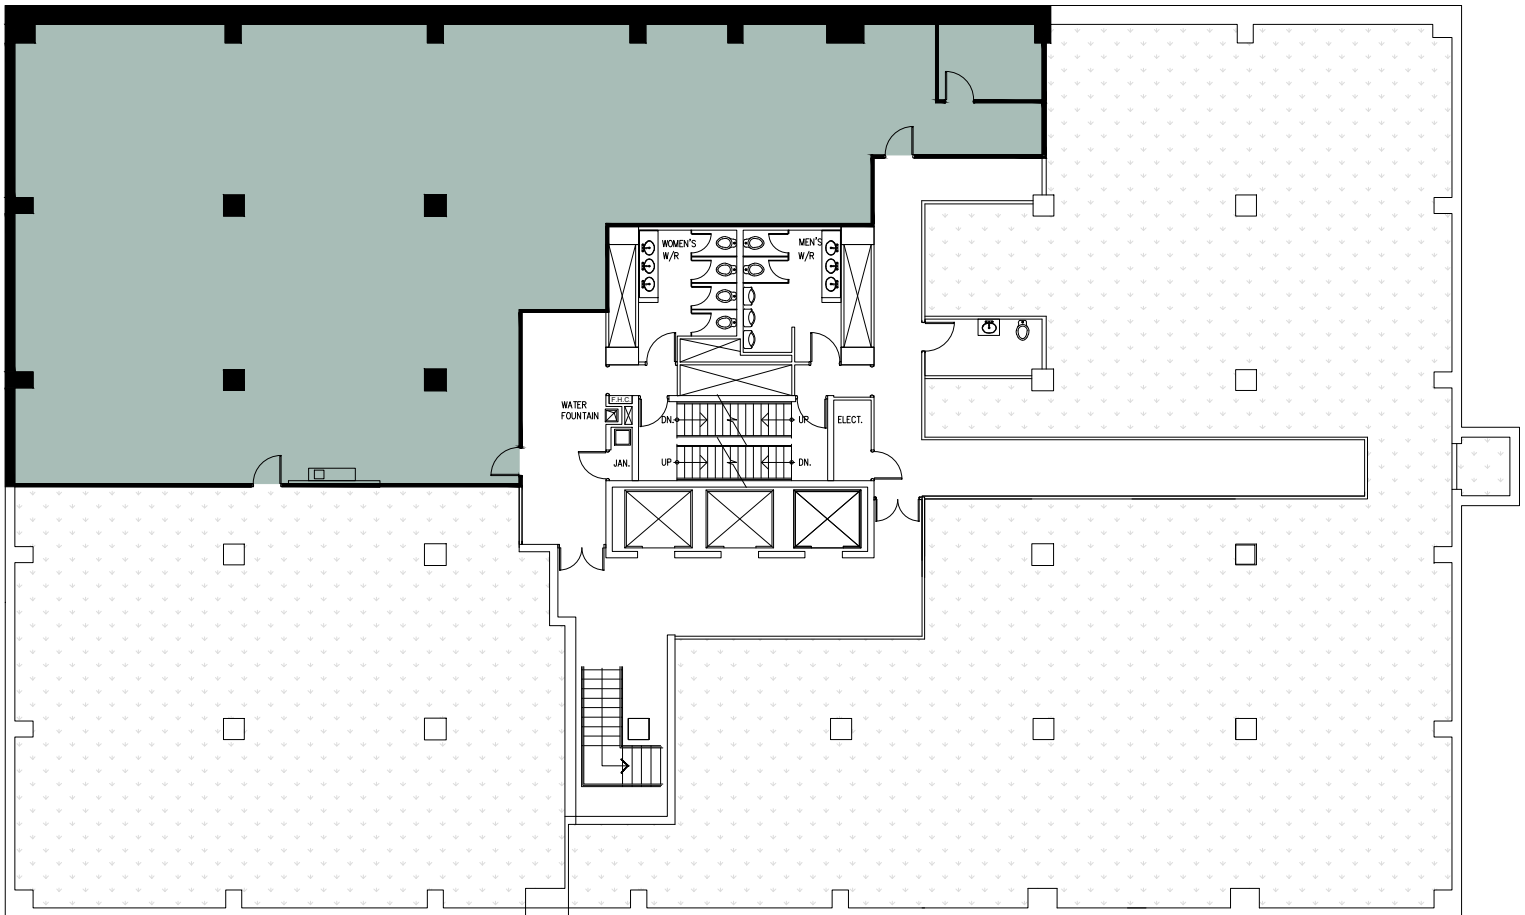

METCALFE
REALTY COMPANY LIMITED

Fuller Building
75 Albert Street

Suite B030
3,874 Square Feet

ALBERT STREET