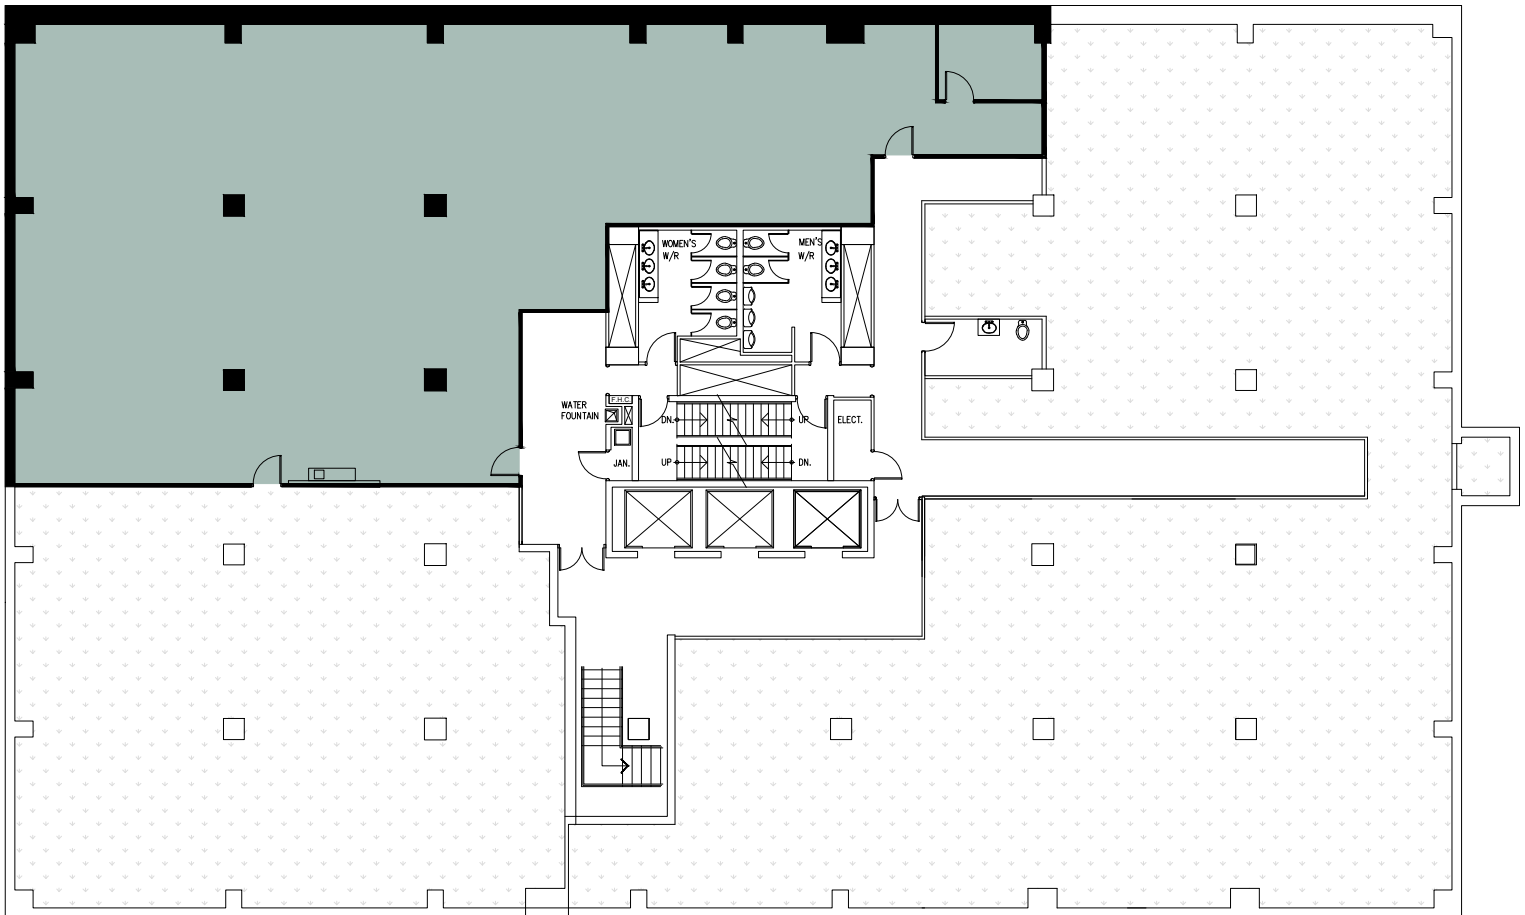

**METCALFE**  
REALTY COMPANY LIMITED

Fuller Building  
75 Albert Street

Suite B030  
3,874 Square Feet

ALBERT STREET