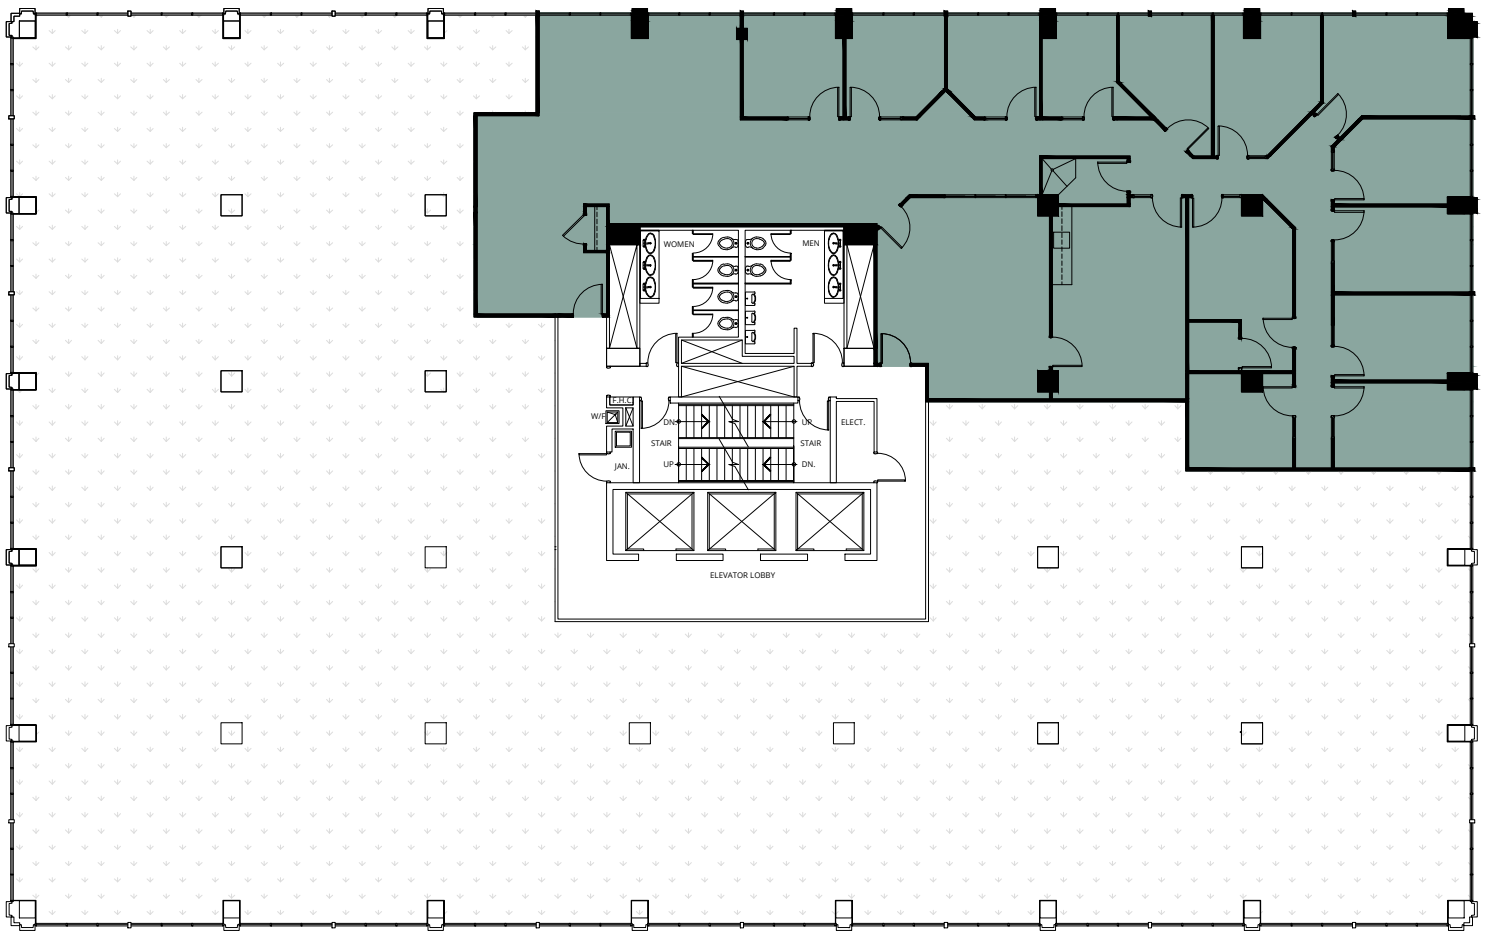

METCALFE
REALTY COMPANY LIMITED

The Fuller Building 75 Albert Street

Suite 300
3,563 Square Feet

ALBERT STREET