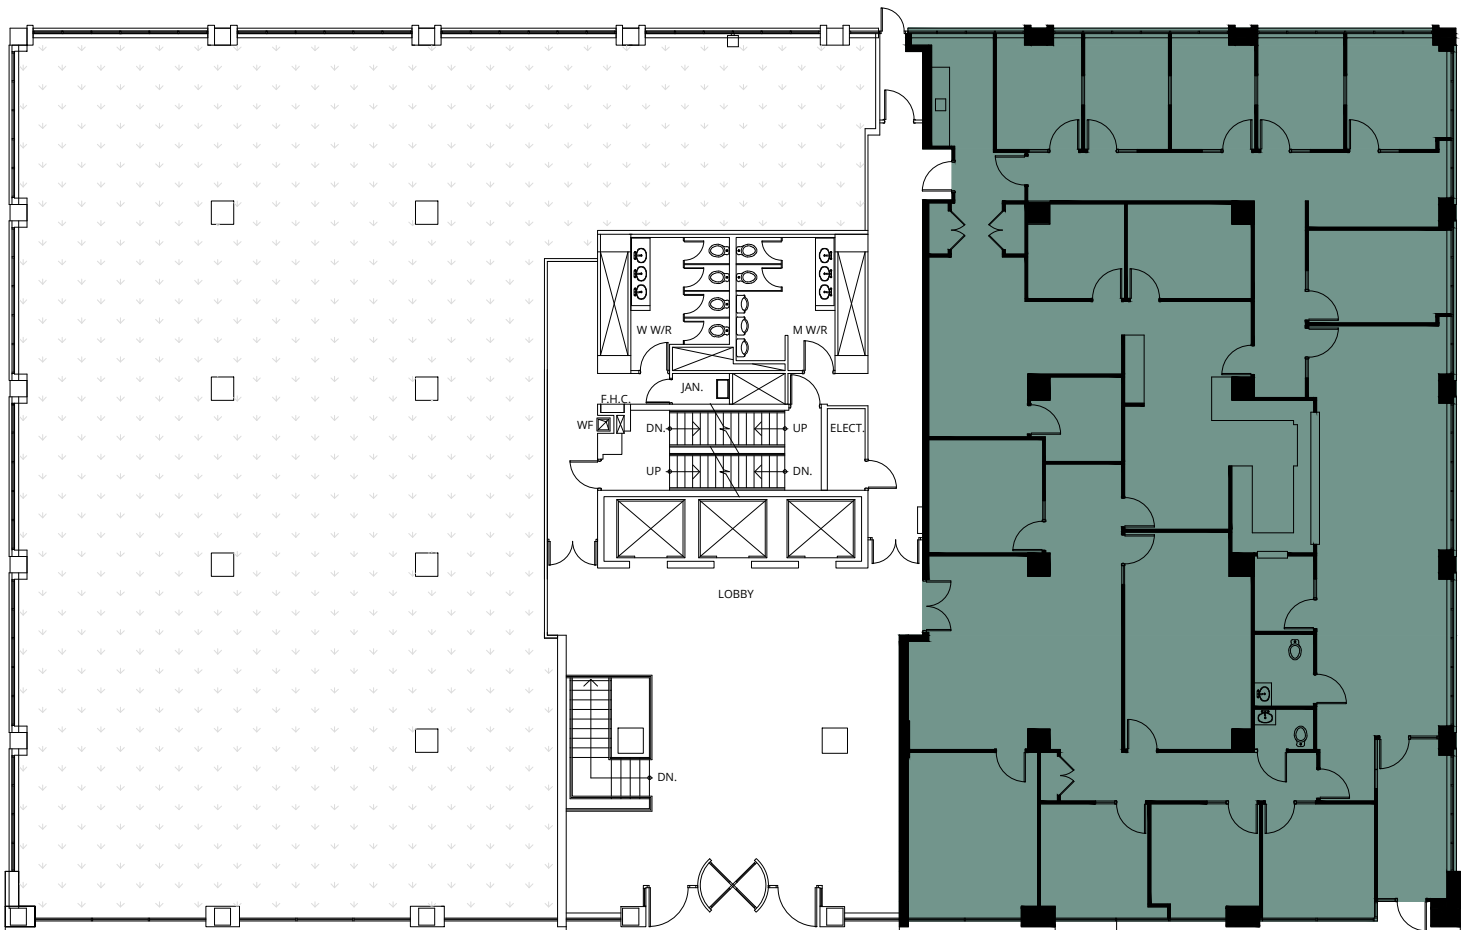

METCALFE
REALTY COMPANY LIMITED

The Fuller Building 75 Albert Street

Suite 100
5,233 Square Feet

ALBERT STREET