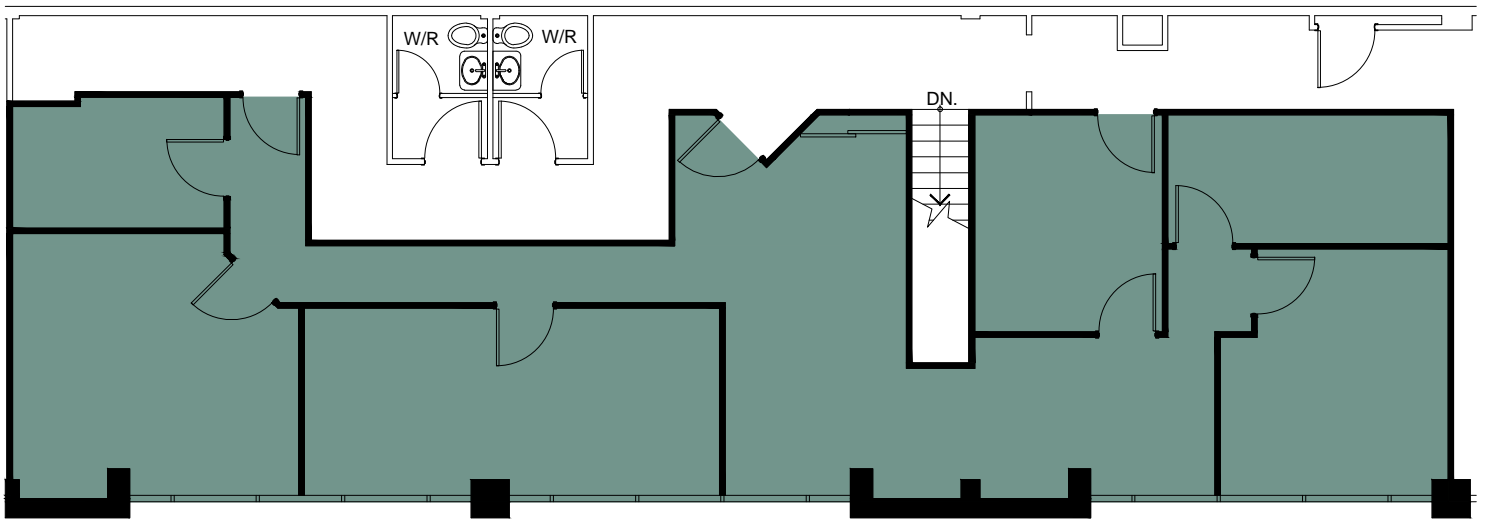

METCALFE
REALTY COMPANY LIMITED

700 Industrial Avenue
Suite 520
1,442 Square Feet

LOCATION PLAN

INDUSTRIAL AVENUE

2ND FLOOR