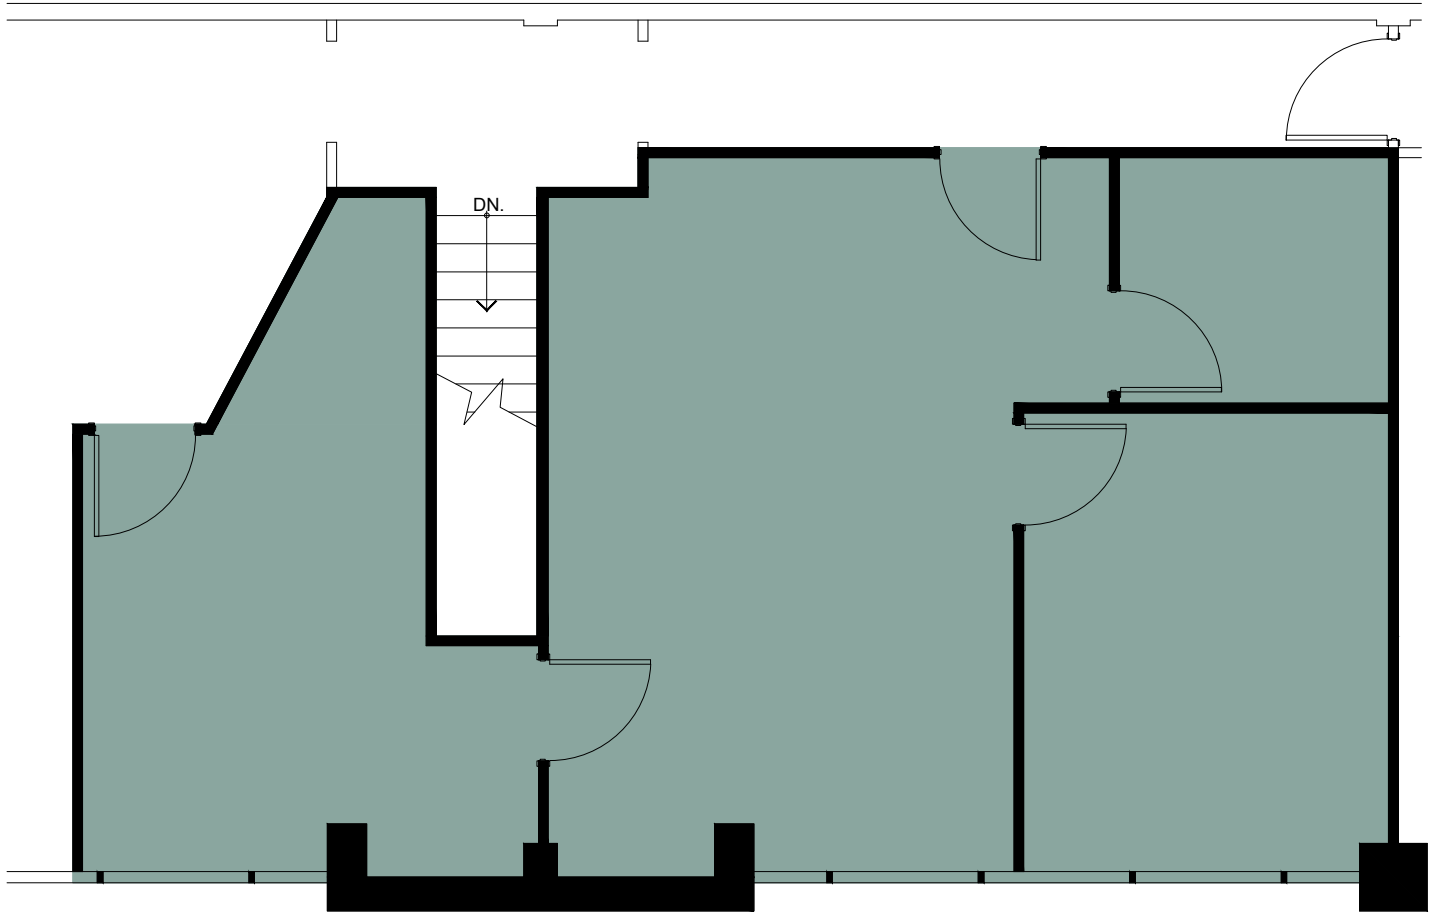

**METCALFE**  
REALTY COMPANY LIMITED

700 Industrial Avenue  
Suite 420  
784 Square Feet

LOCATION PLAN

INDUSTRIAL AVENUE

2ND FLOOR