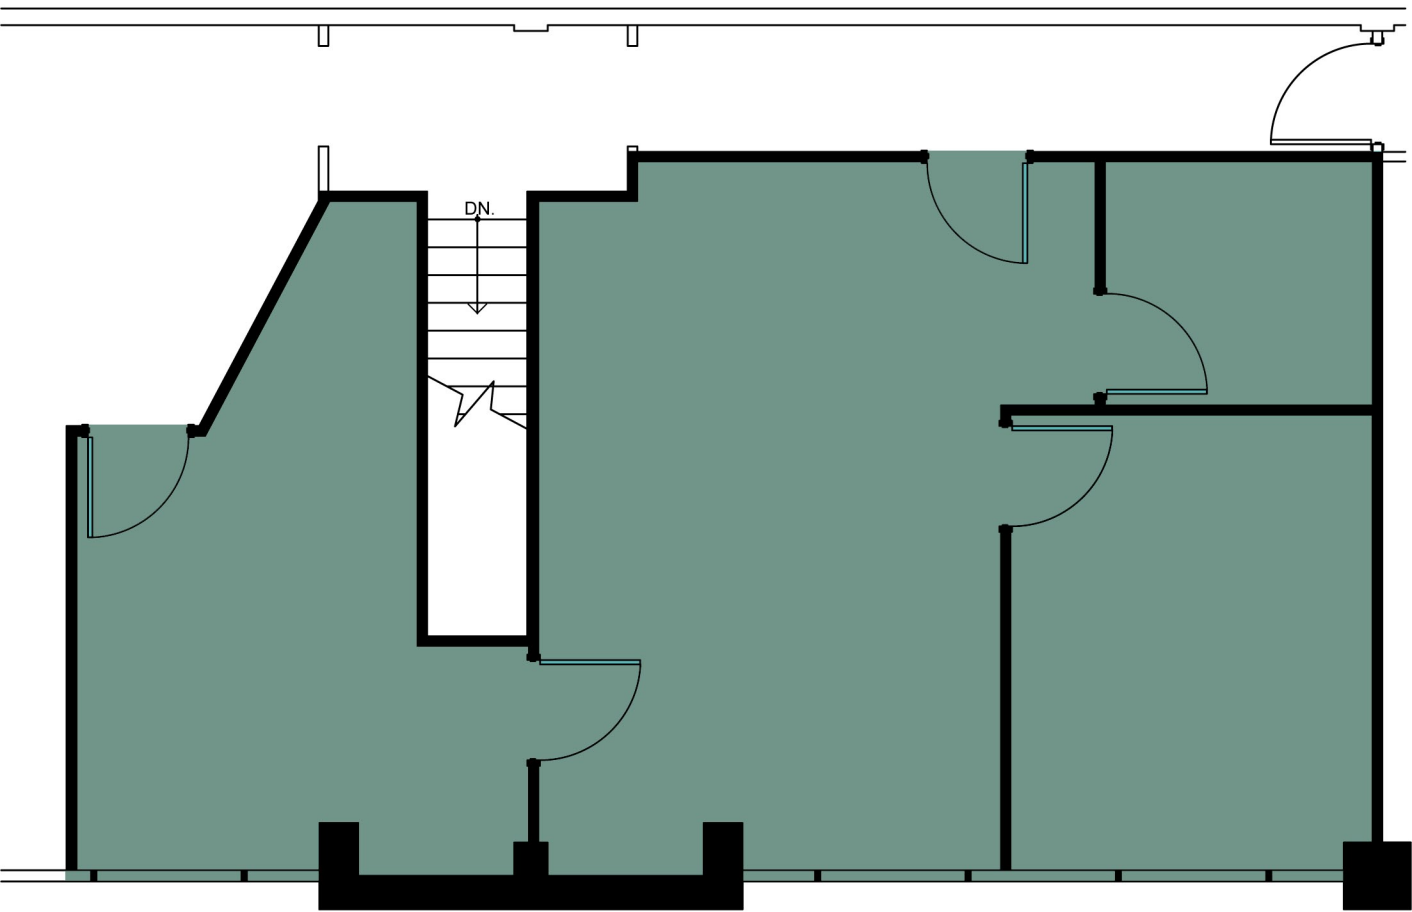

METCALFE
REALTY COMPANY LIMITED

700 Industrial Avenue
Suite 420
784 Square Feet

LOCATION PLAN

INDUSTRIAL AVENUE

2ND FLOOR