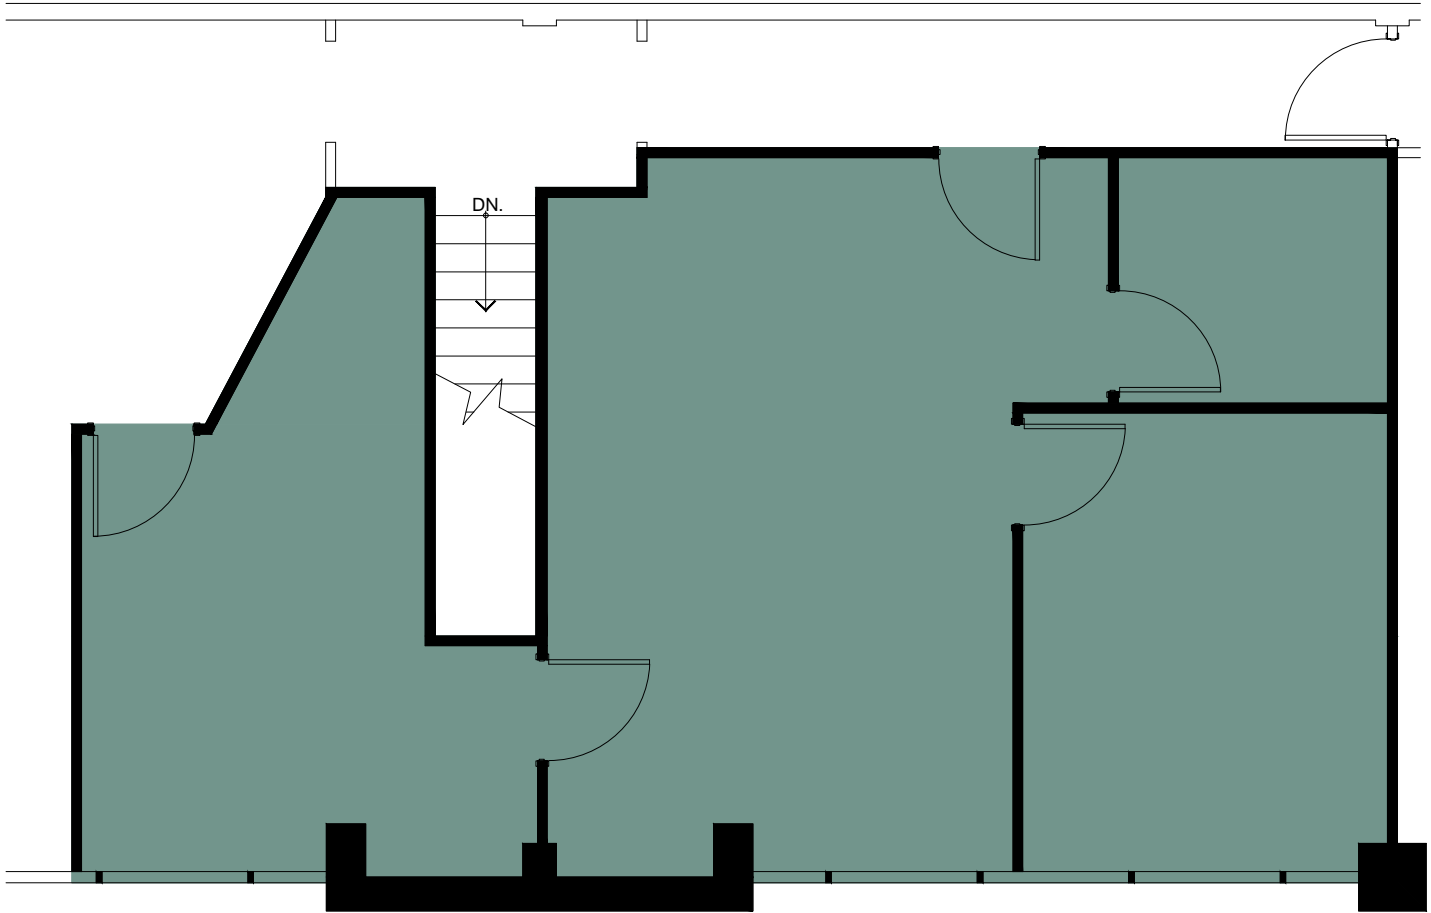

**METCALFE**  
REALTY COMPANY LIMITED

700 Industrial Avenue  
Suite 420  
784 Square Feet

LOCATION PLAN

INDUSTRIAL AVENUE

2ND FLOOR