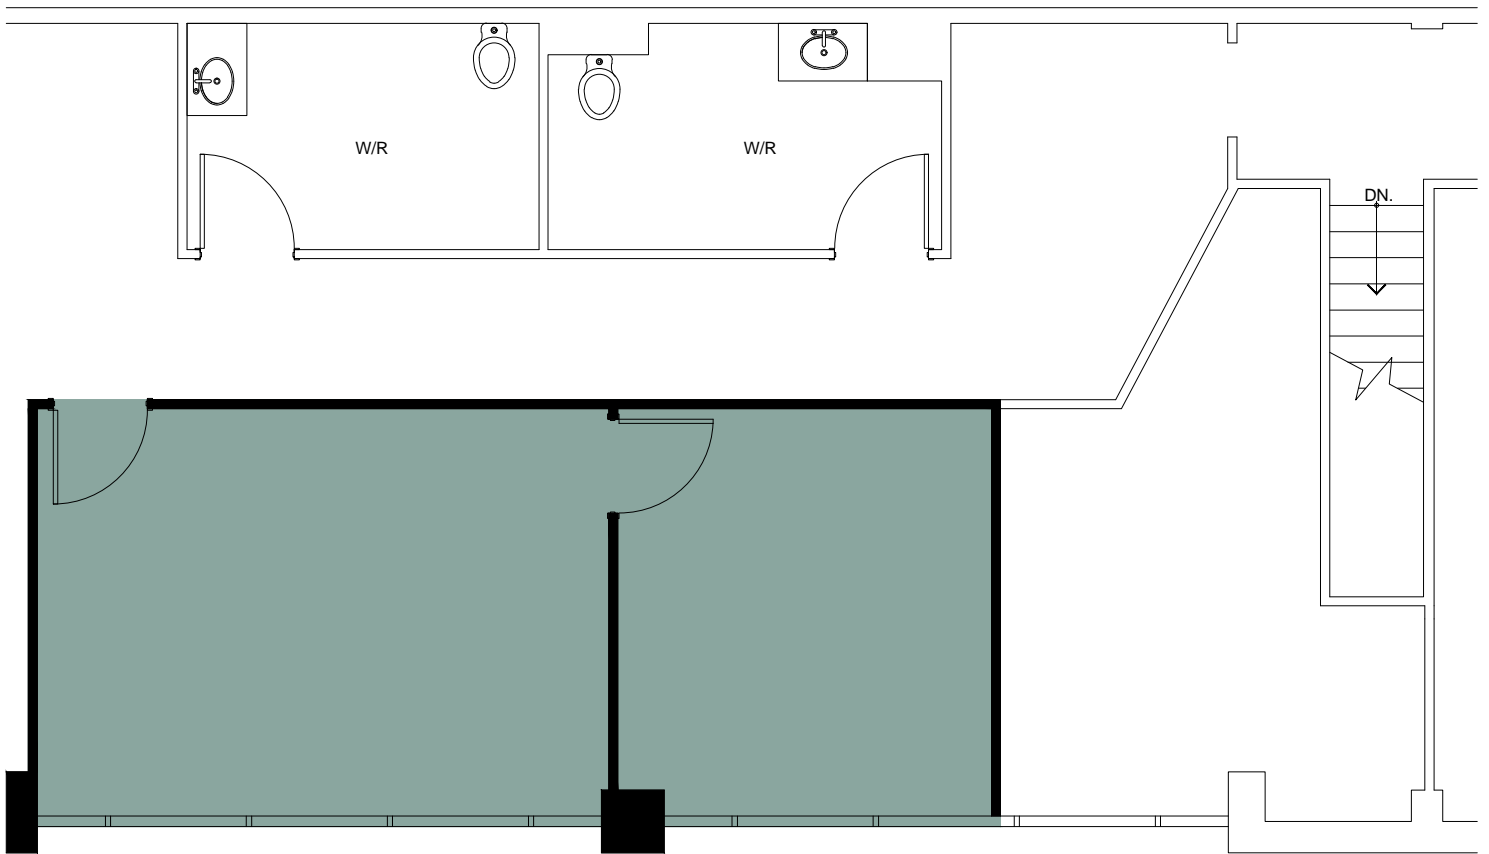

METCALFE
REALTY COMPANY LIMITED

700 Industrial Avenue
Suite 410
438 Square Feet

LOCATION PLAN

INDUSTRIAL AVENUE

2ND FLOOR