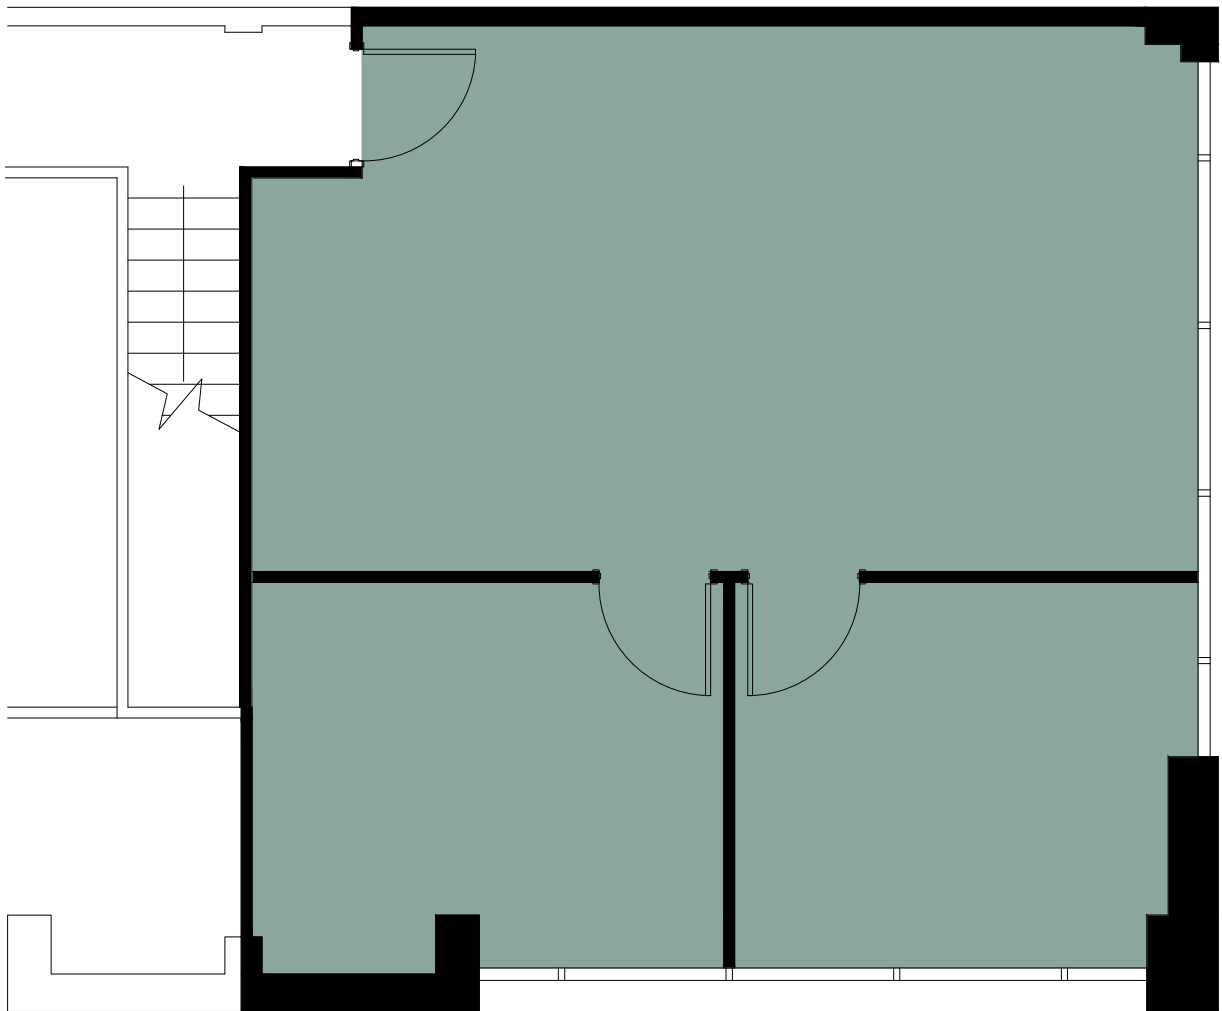

**METCALFE**  
REALTY COMPANY LIMITED

700 Industrial Avenue  
Suite 250  
678 Square Feet

LOCATION PLAN

INDUSTRIAL AVENUE

2ND FLOOR