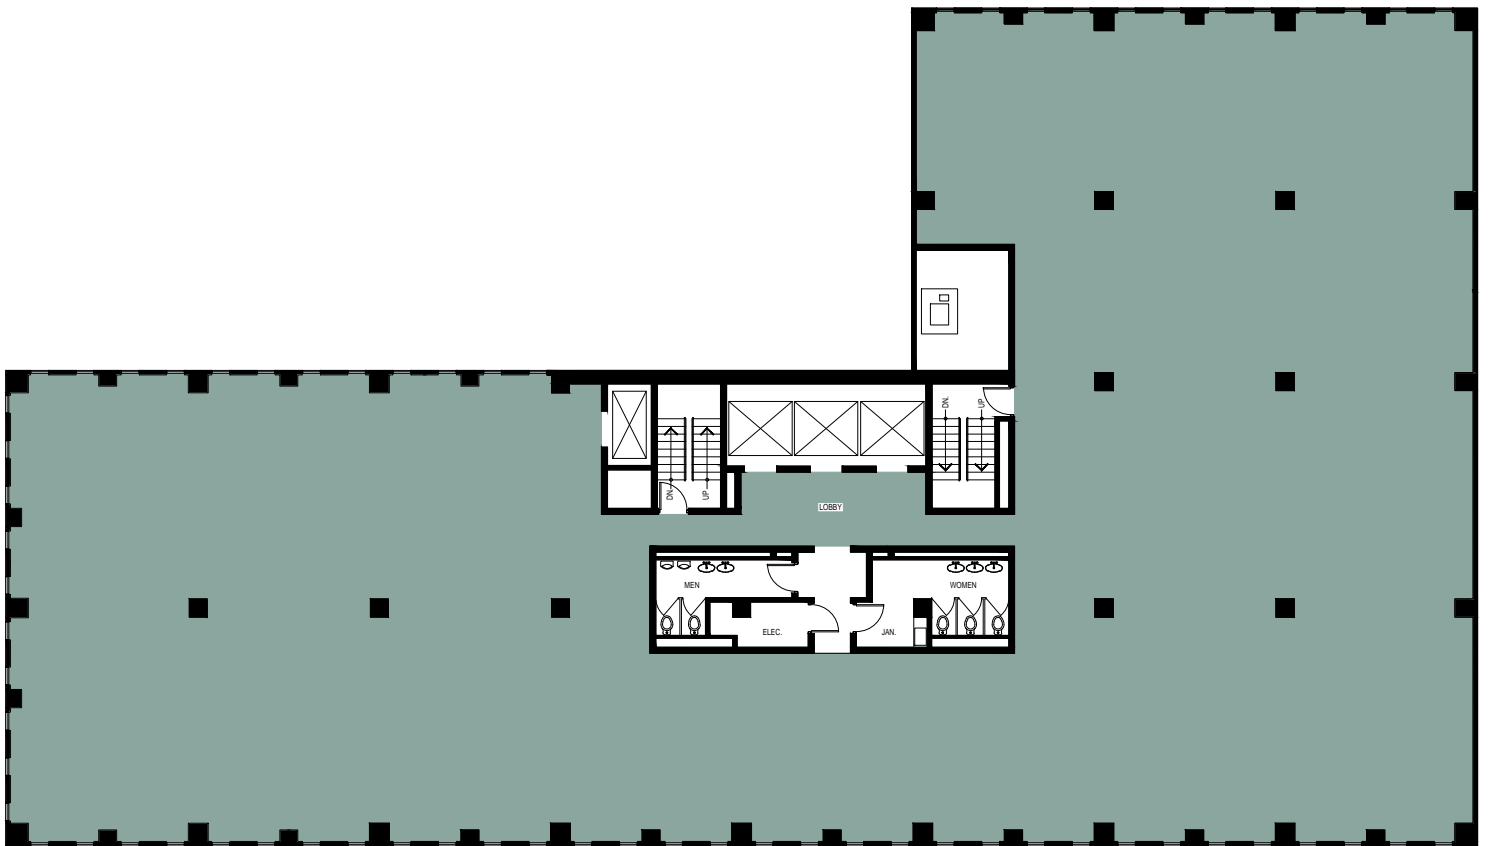

METCALFE
REALTY COMPANY LIMITED

116 Albert Street
Suite 600
10,196 Square Feet

ALBERT STREET