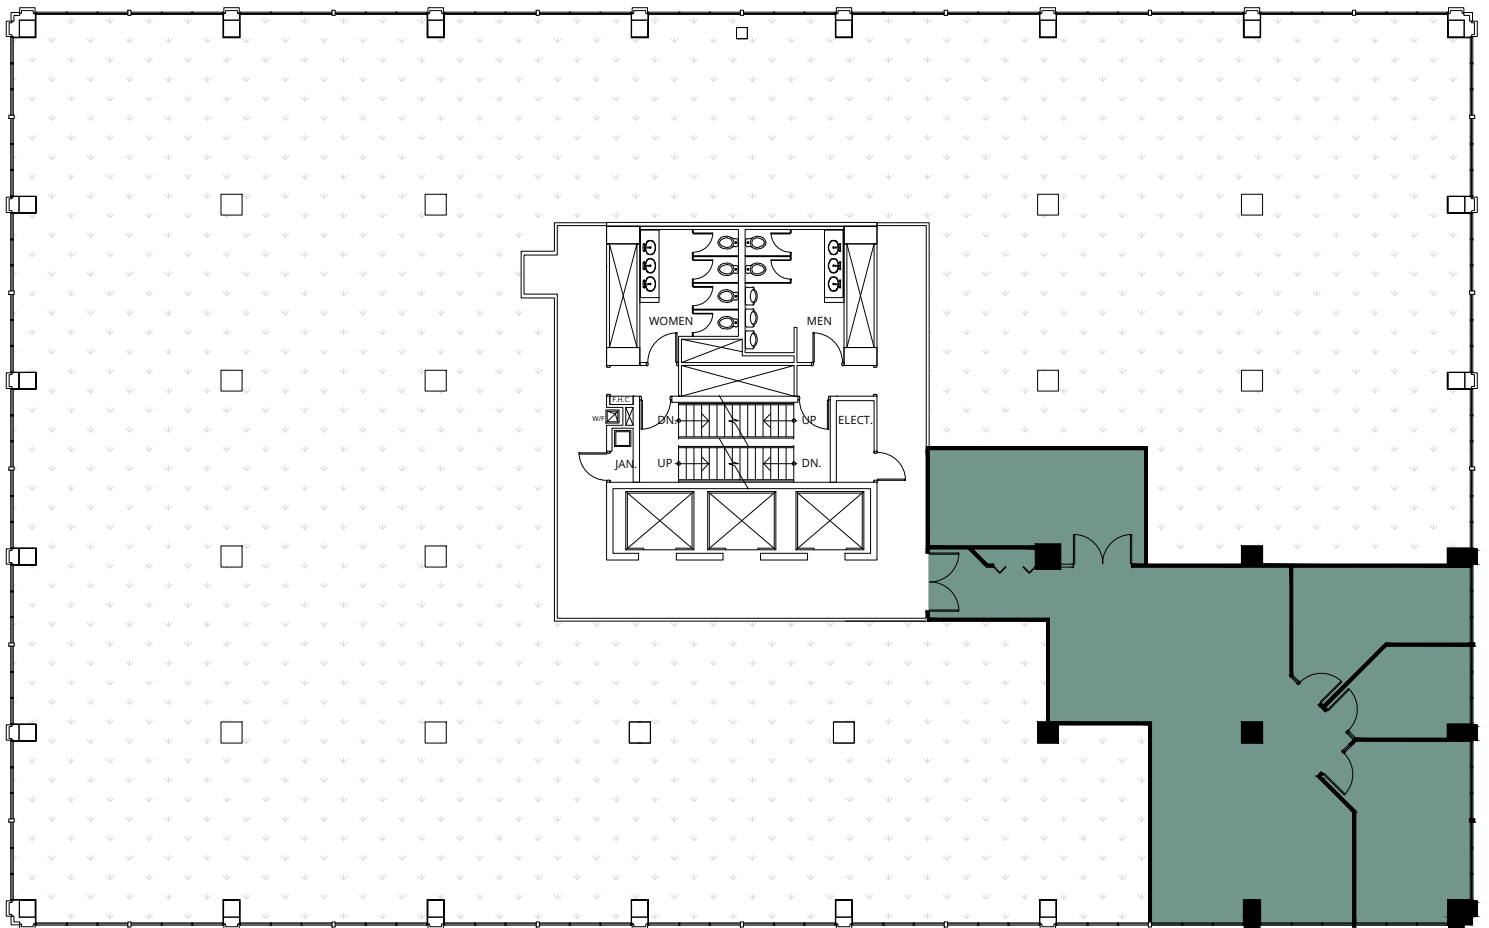

METCALFE
REALTY COMPANY LIMITED

The Fuller Building 75 Albert Street

Suite 207
1,894 Square Feet

ALBERT STREET