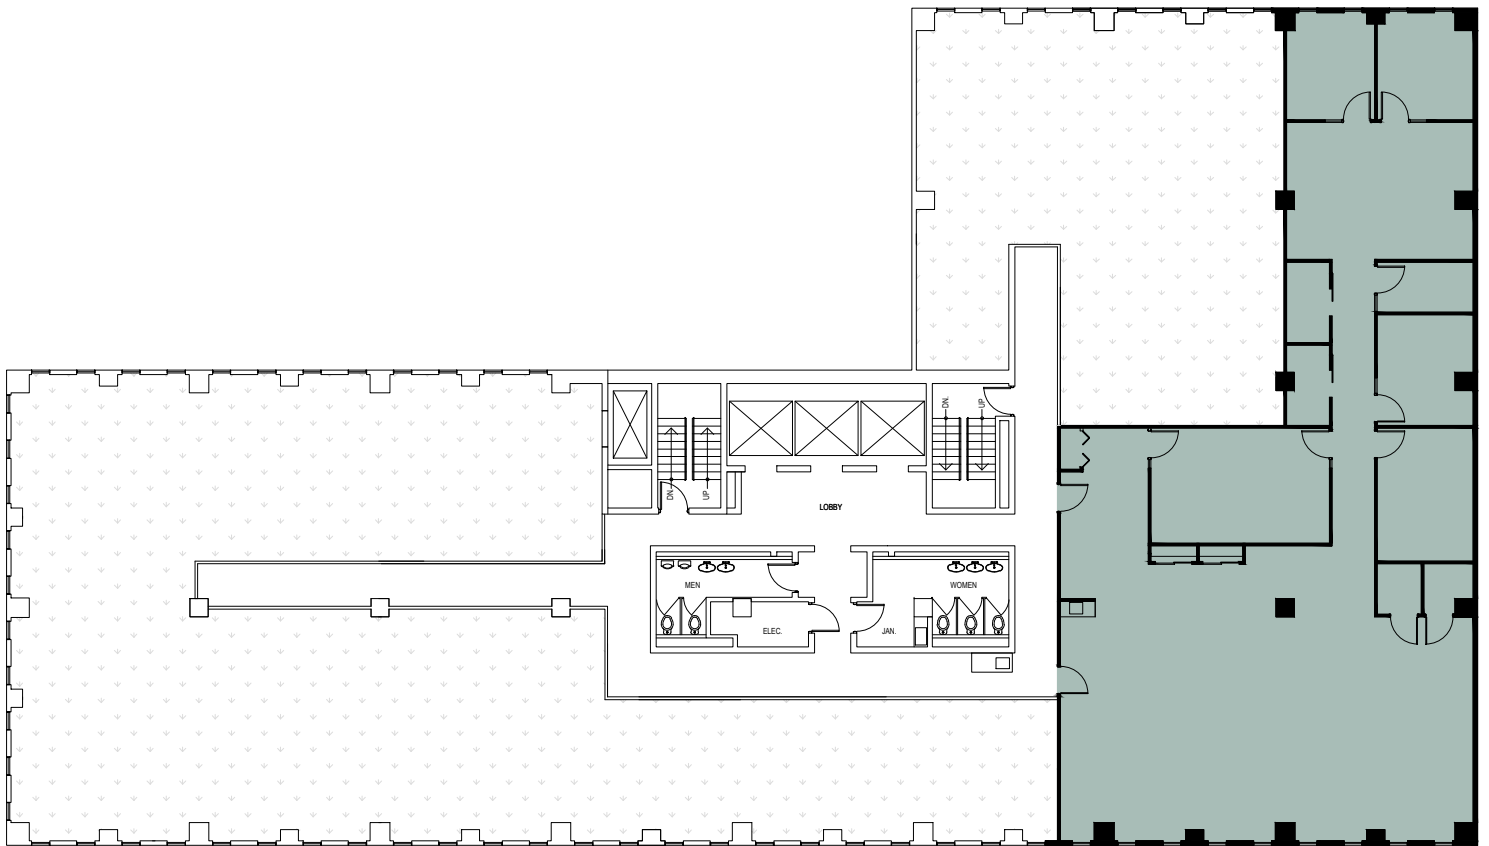

**METCALFE**  
REALTY COMPANY LIMITED

116 Albert Street  
Suite 812  
3,367 Square Feet

ALBERT STREET