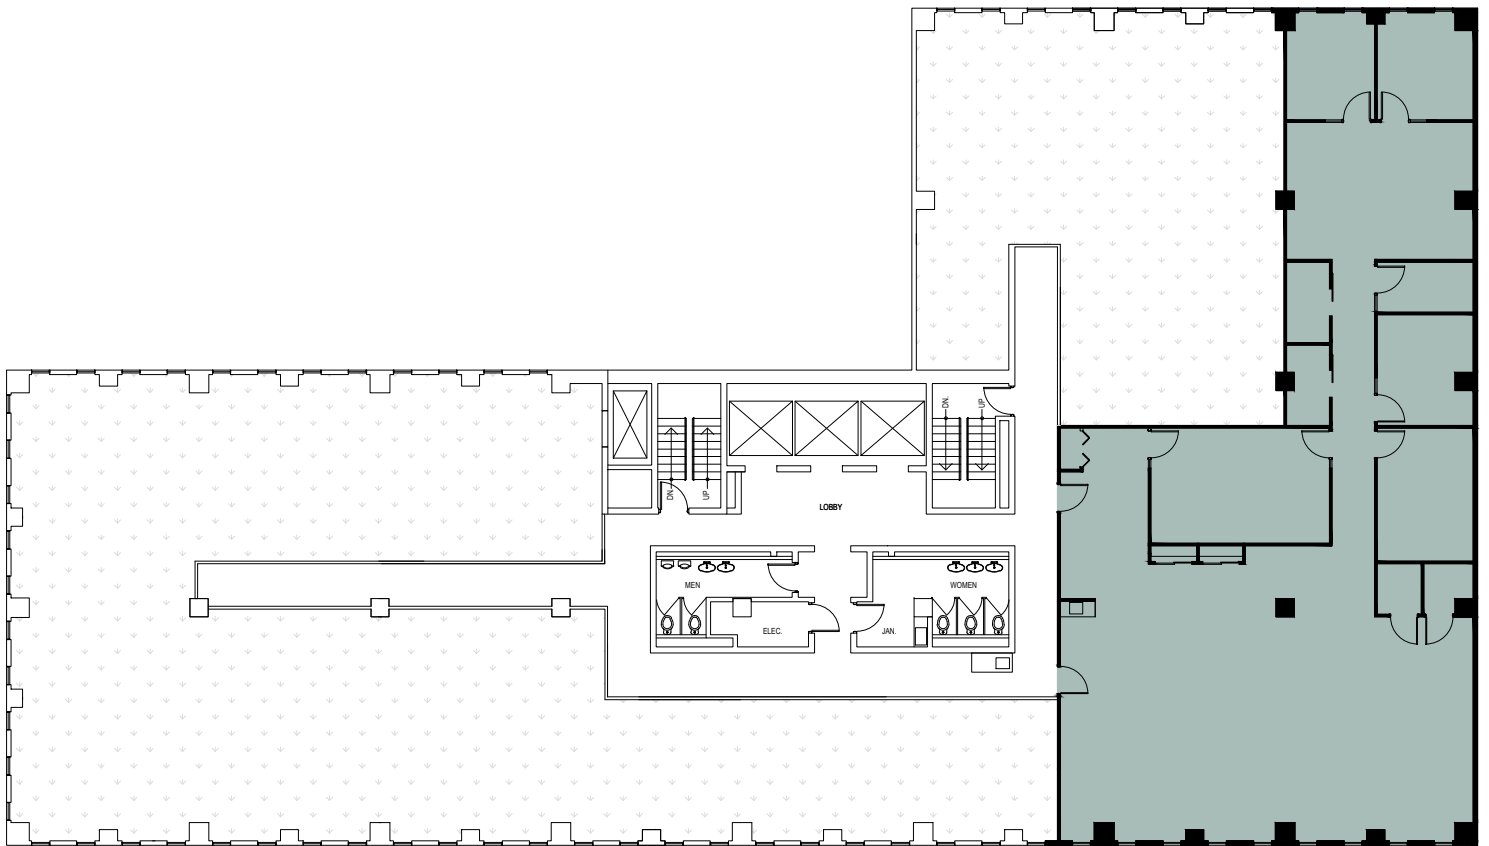

METCALFE
REALTY COMPANY LIMITED

116 Albert Street
Suite 812
3,367 Square Feet

ALBERT STREET