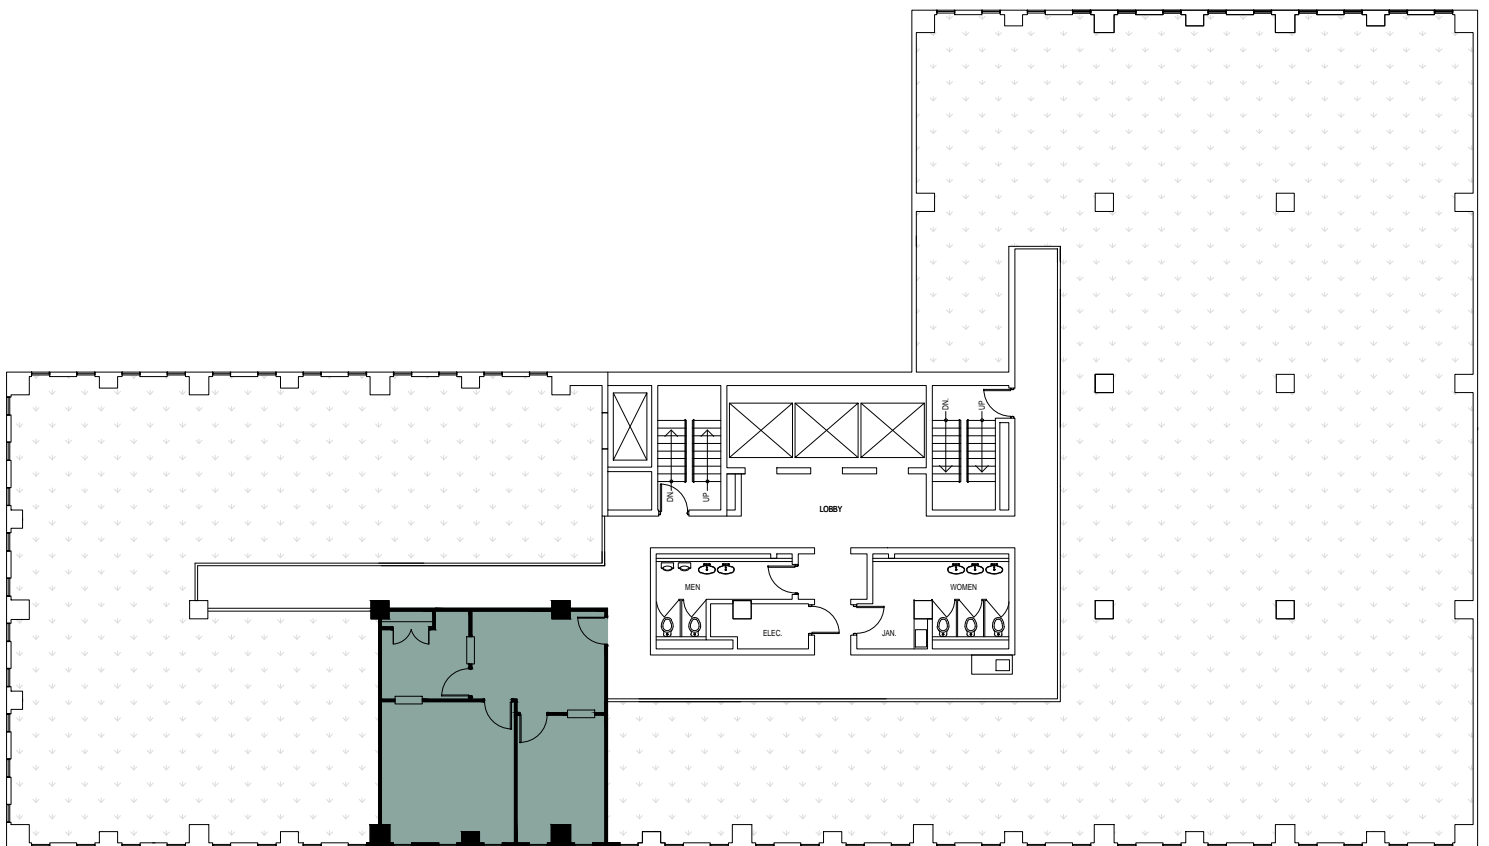

METCALFE
REALTY COMPANY LIMITED

116 Albert Street
Suite 803
715 Square Feet

ALBERT STREET