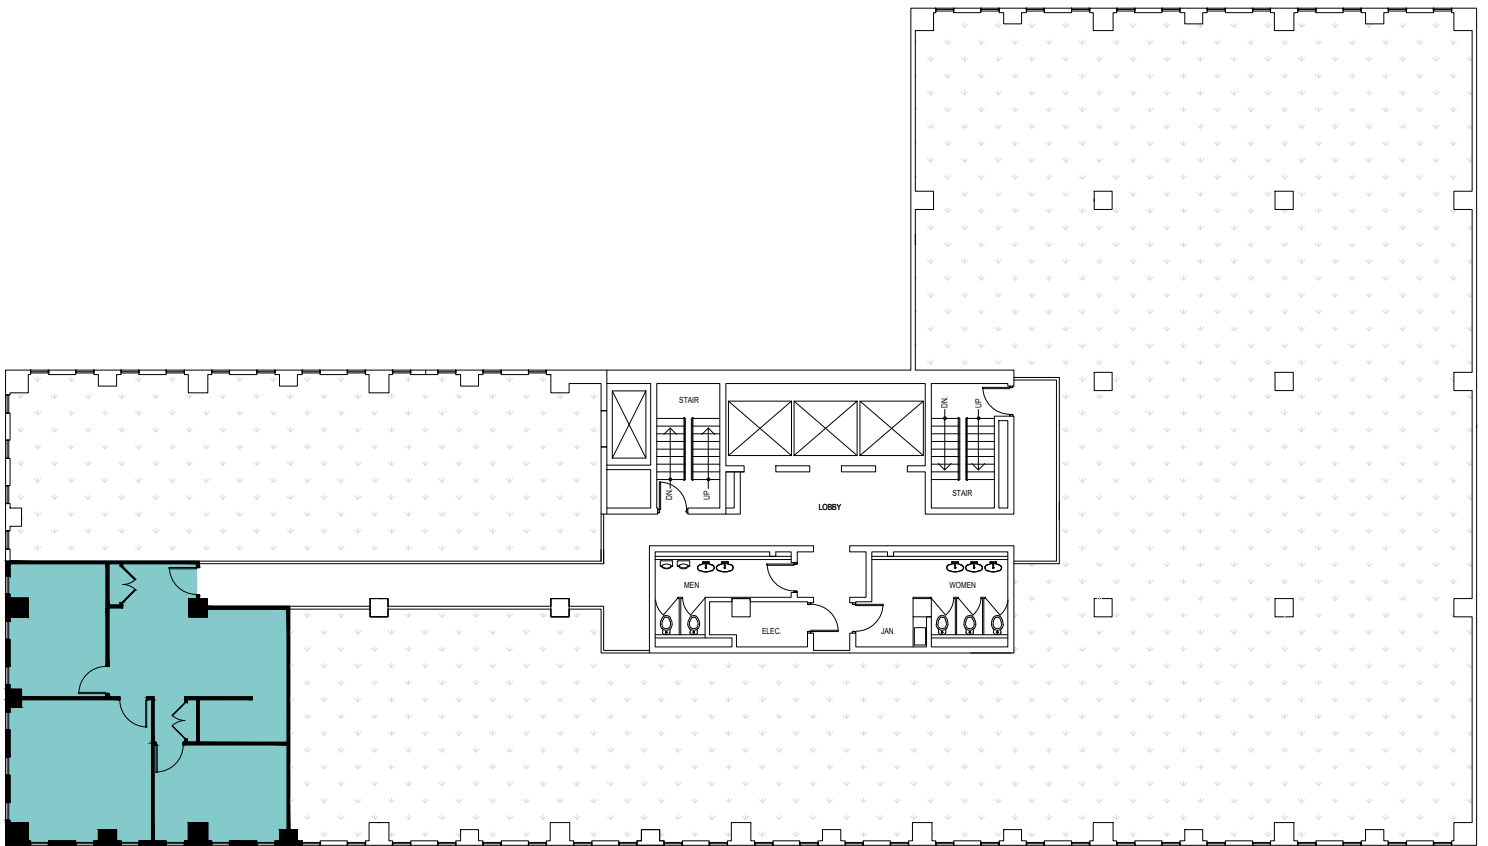

METCALFE
REALTY COMPANY LIMITED

116 Albert Street
Suite 701
1,007 Square Feet

ALBERT STREET