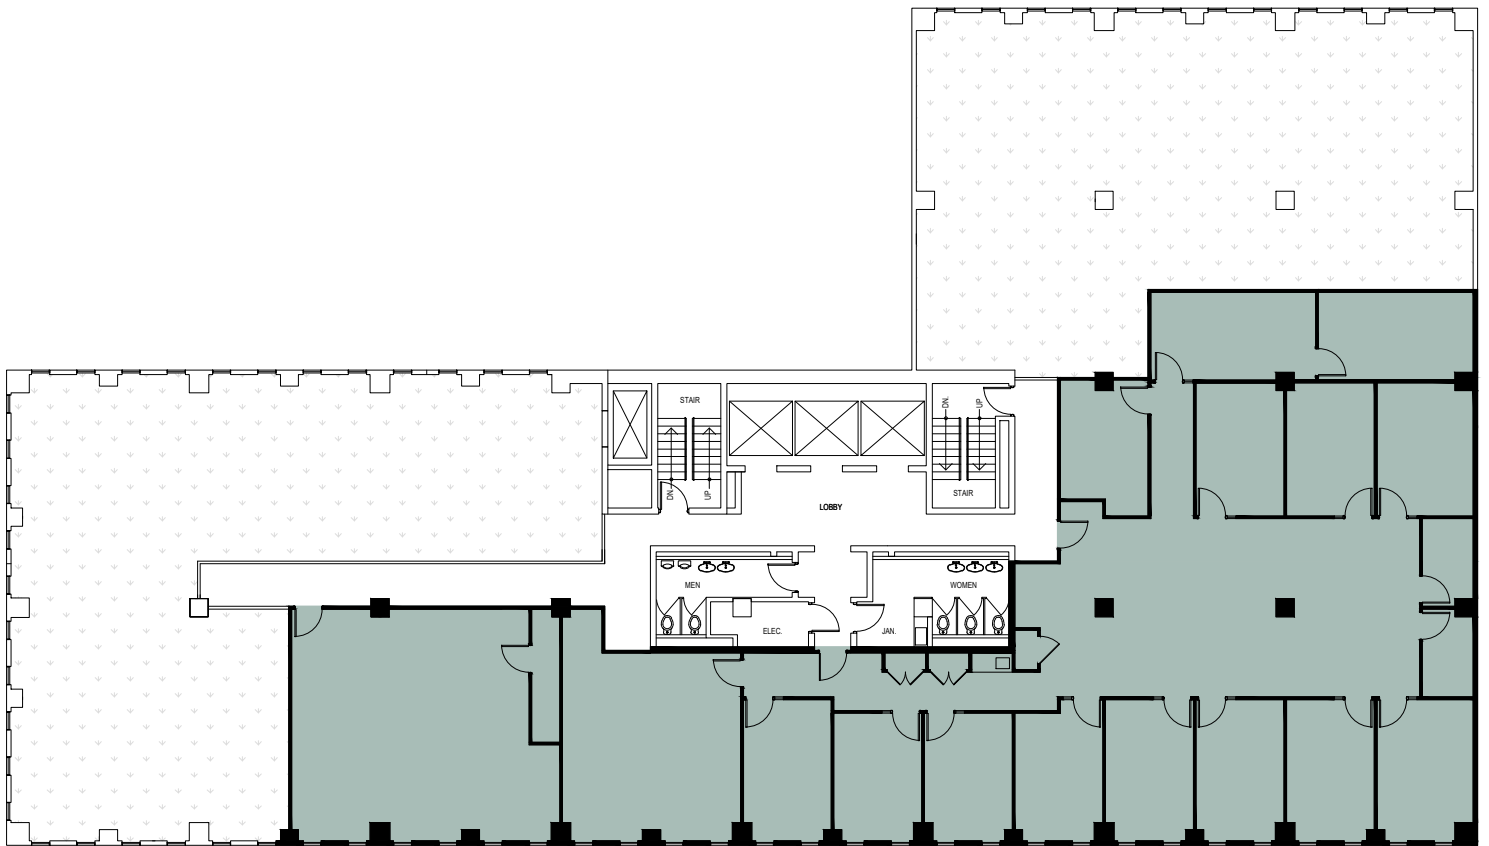

METCALFE
REALTY COMPANY LIMITED

116 Albert Street
Suite 700
5,266 Square Feet

ALBERT STREET