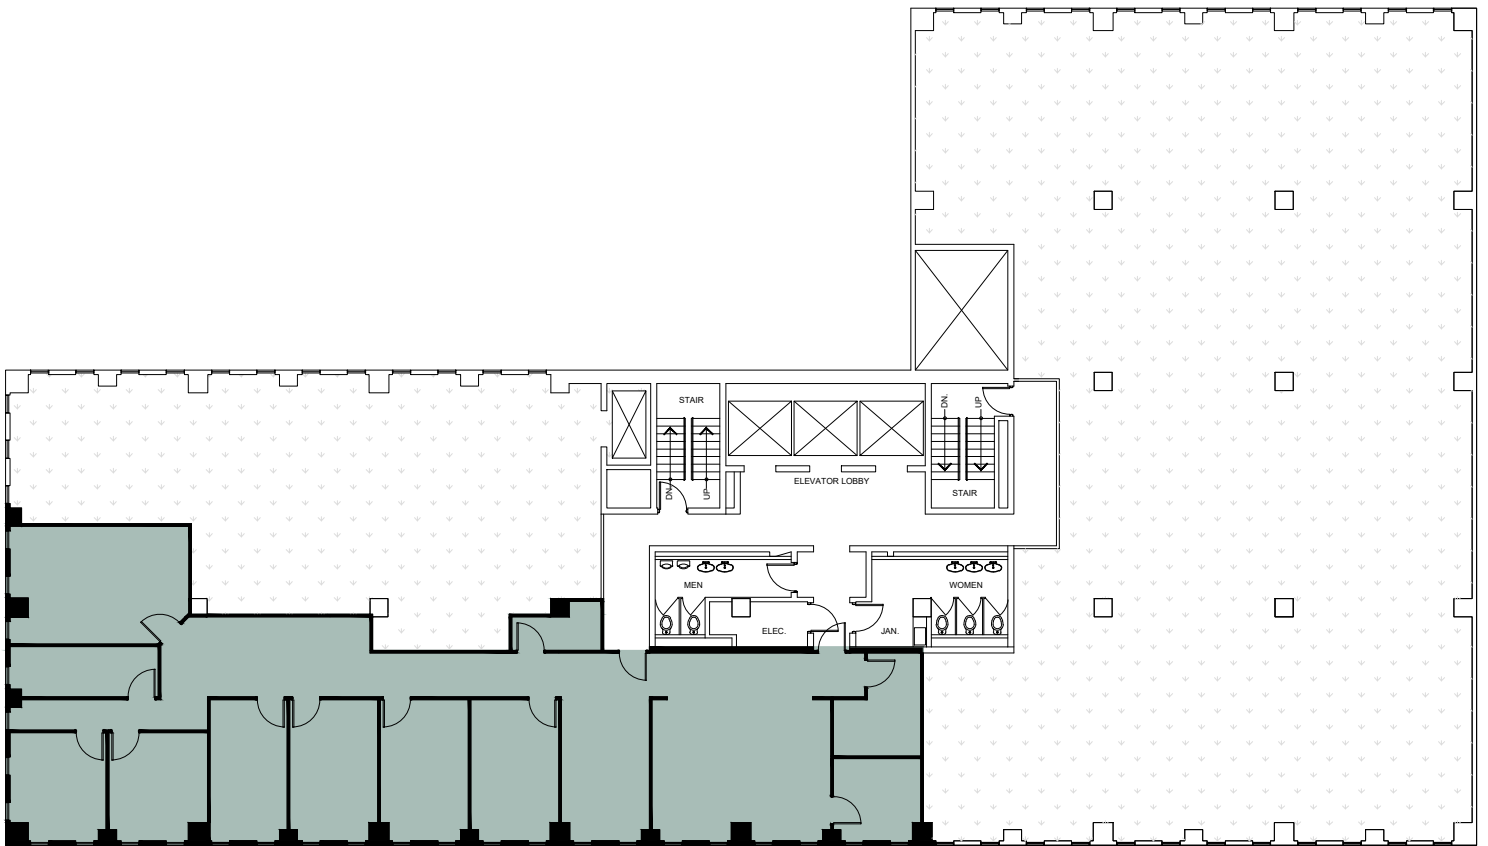

**METCALFE**  
REALTY COMPANY LIMITED

116 Albert Street  
Suite 502  
2,821 Square  
Feet

ALBERT STREET