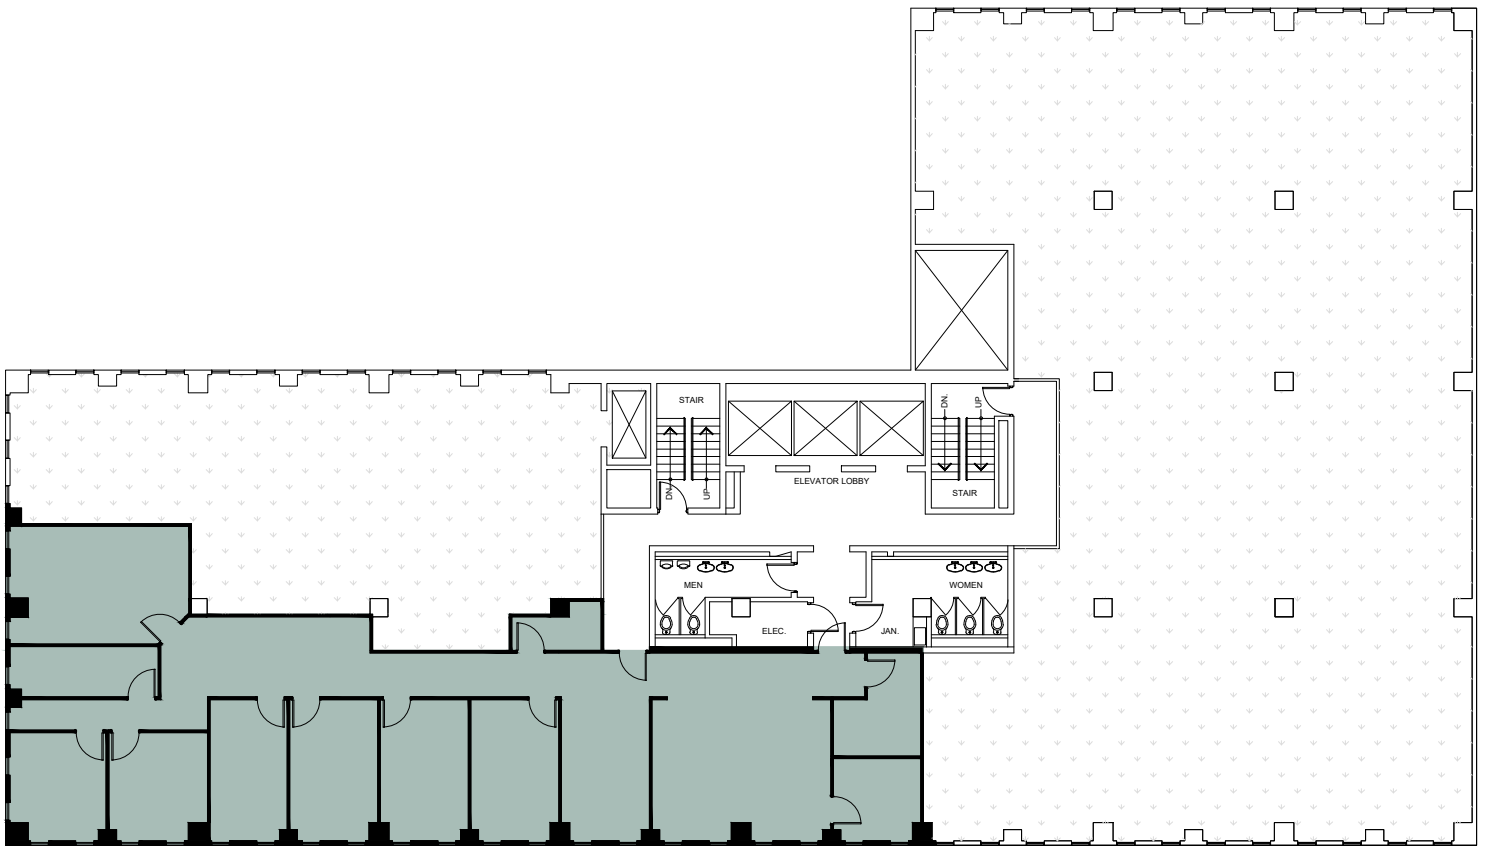

METCALFE
REALTY COMPANY LIMITED

116 Albert Street
Suite 502
2,821 Square
Feet

ALBERT STREET