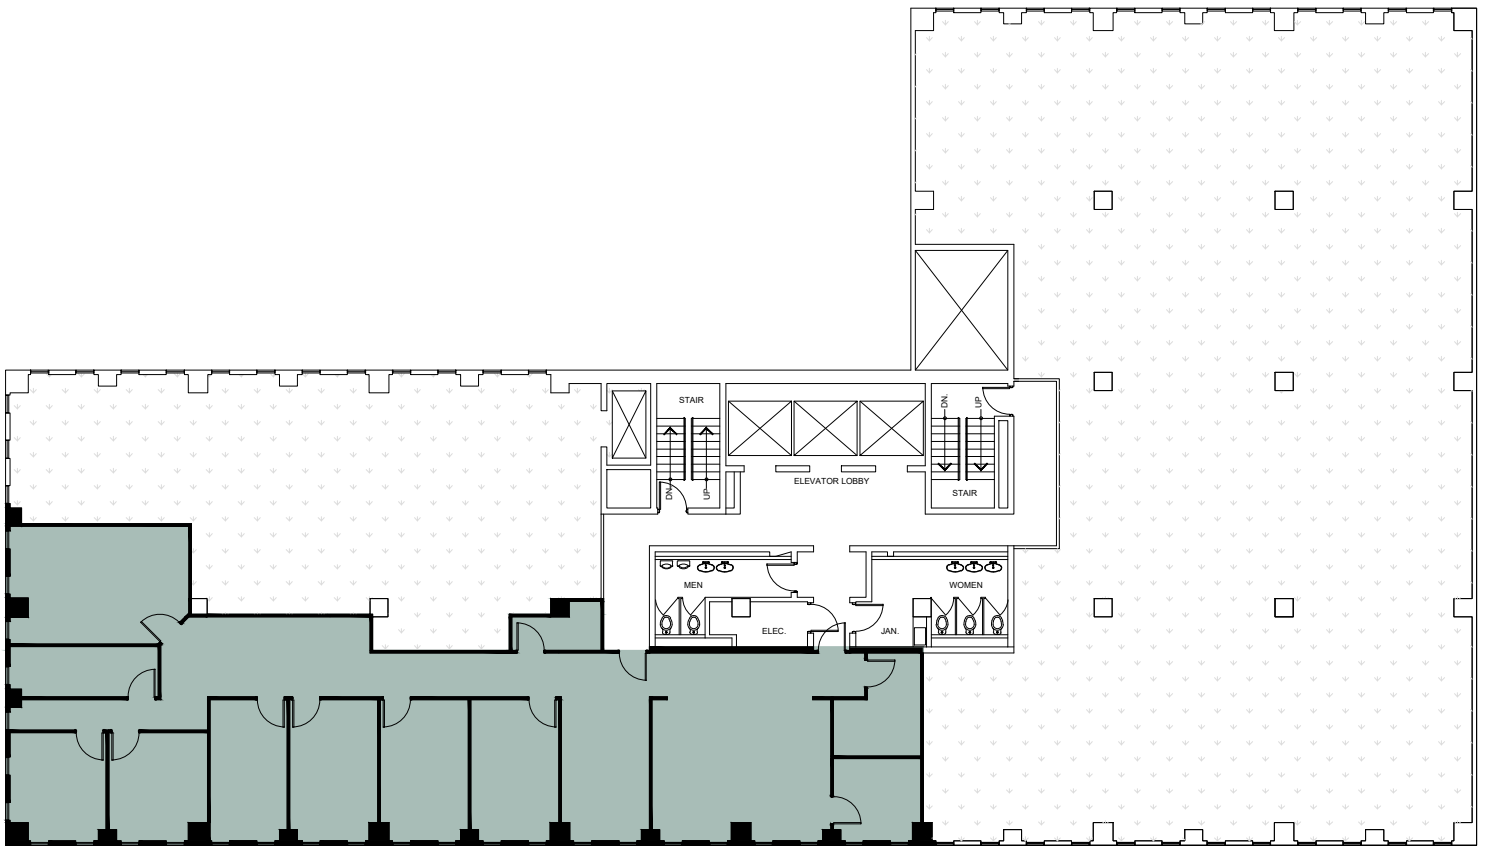

METCALFE
REALTY COMPANY LIMITED

116 Albert Street
Suite 502
2,821 Square
Feet

ALBERT STREET