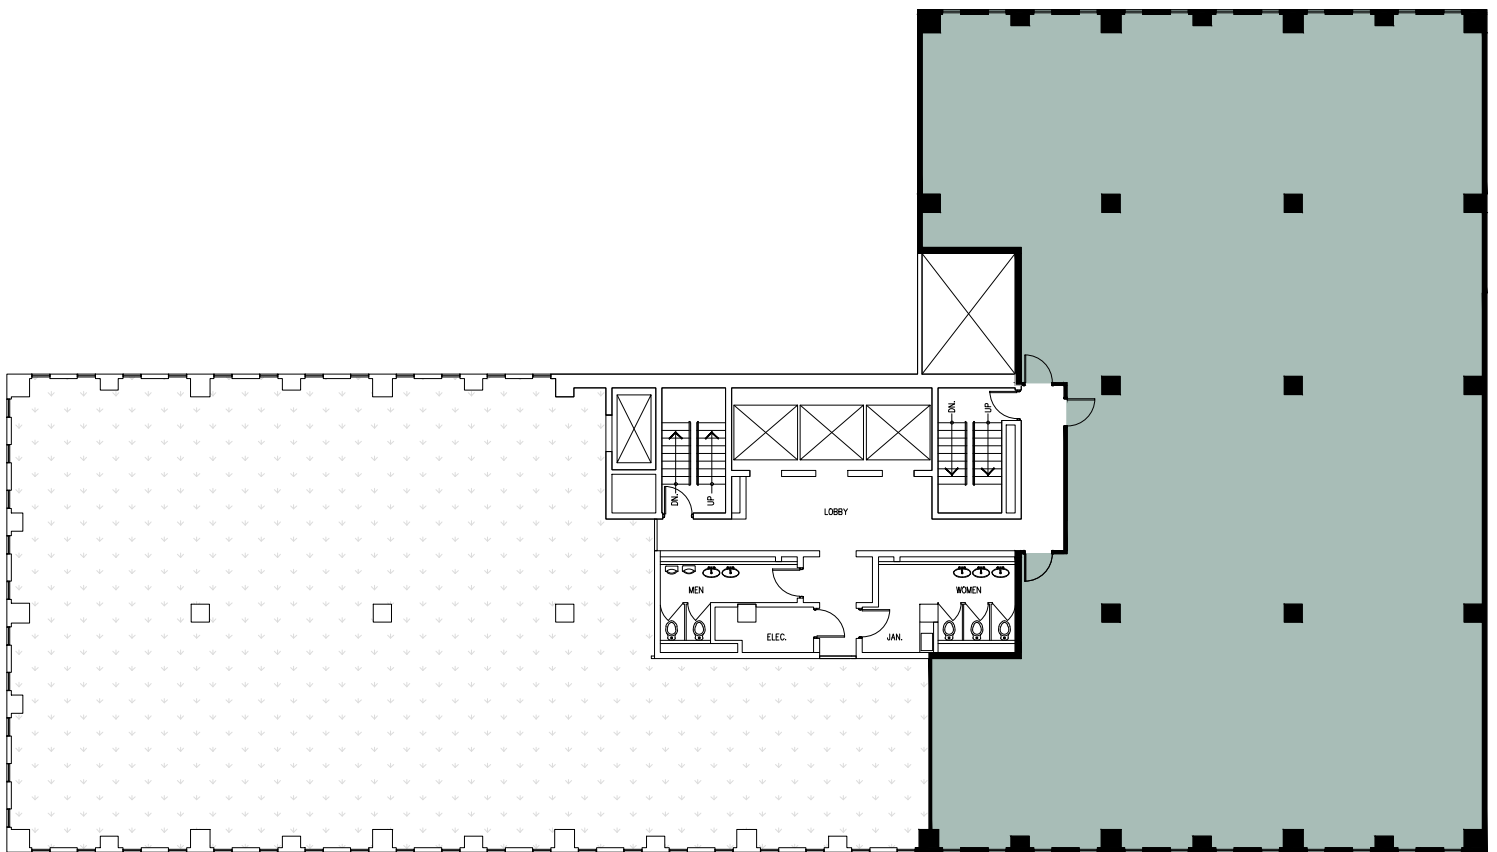

**METCALFE**  
REALTY COMPANY LIMITED

116 Albert Street

Suite 501

5,677 Square Feet

ALBERT STREET