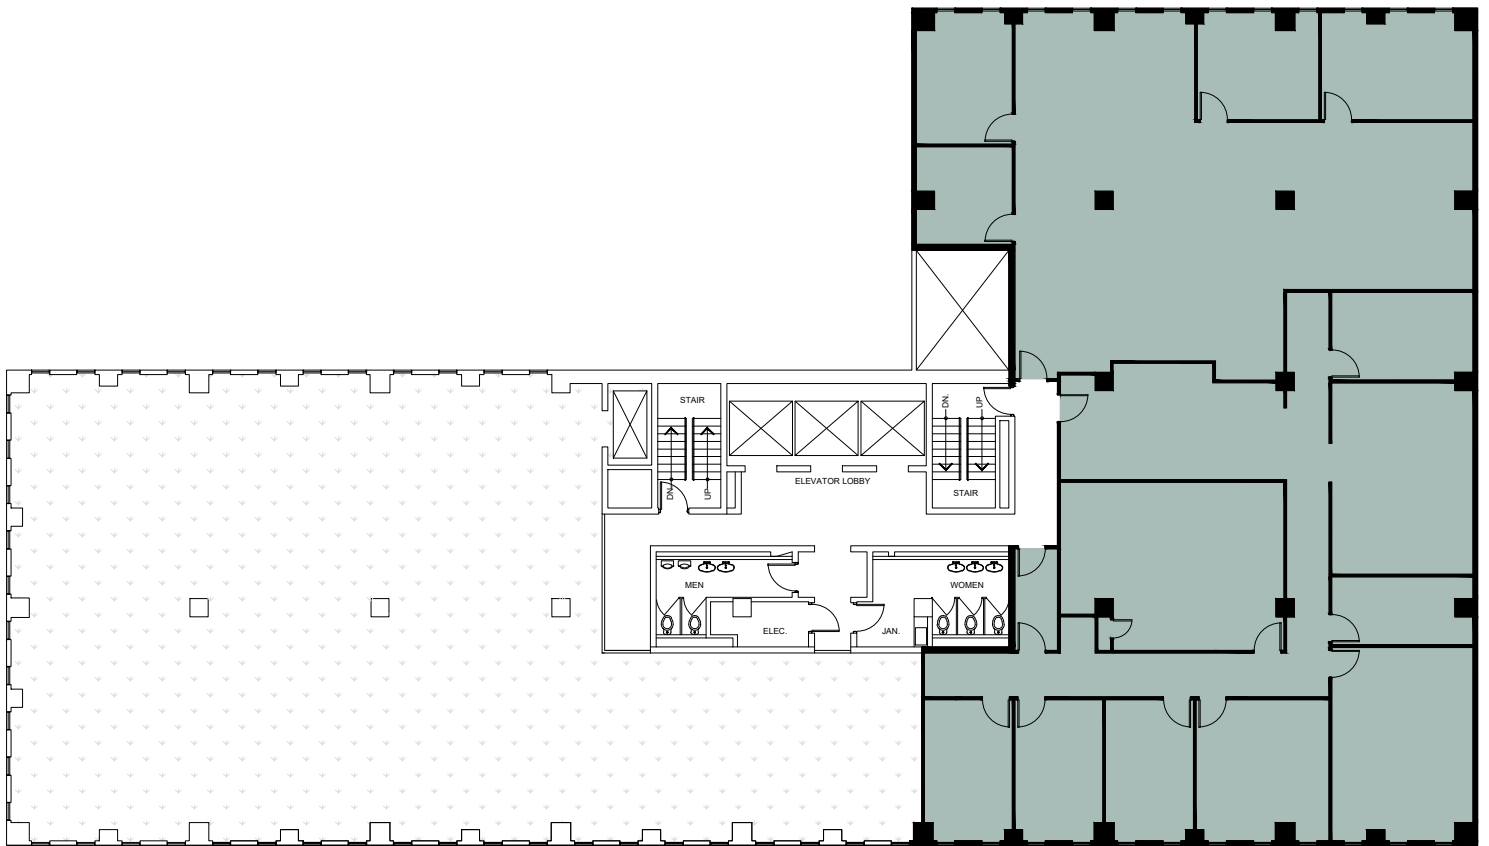

**METCALFE**  
REALTY COMPANY LIMITED

116 Albert Street  
Suite 501  
5,677 Square Feet

ALBERT STREET