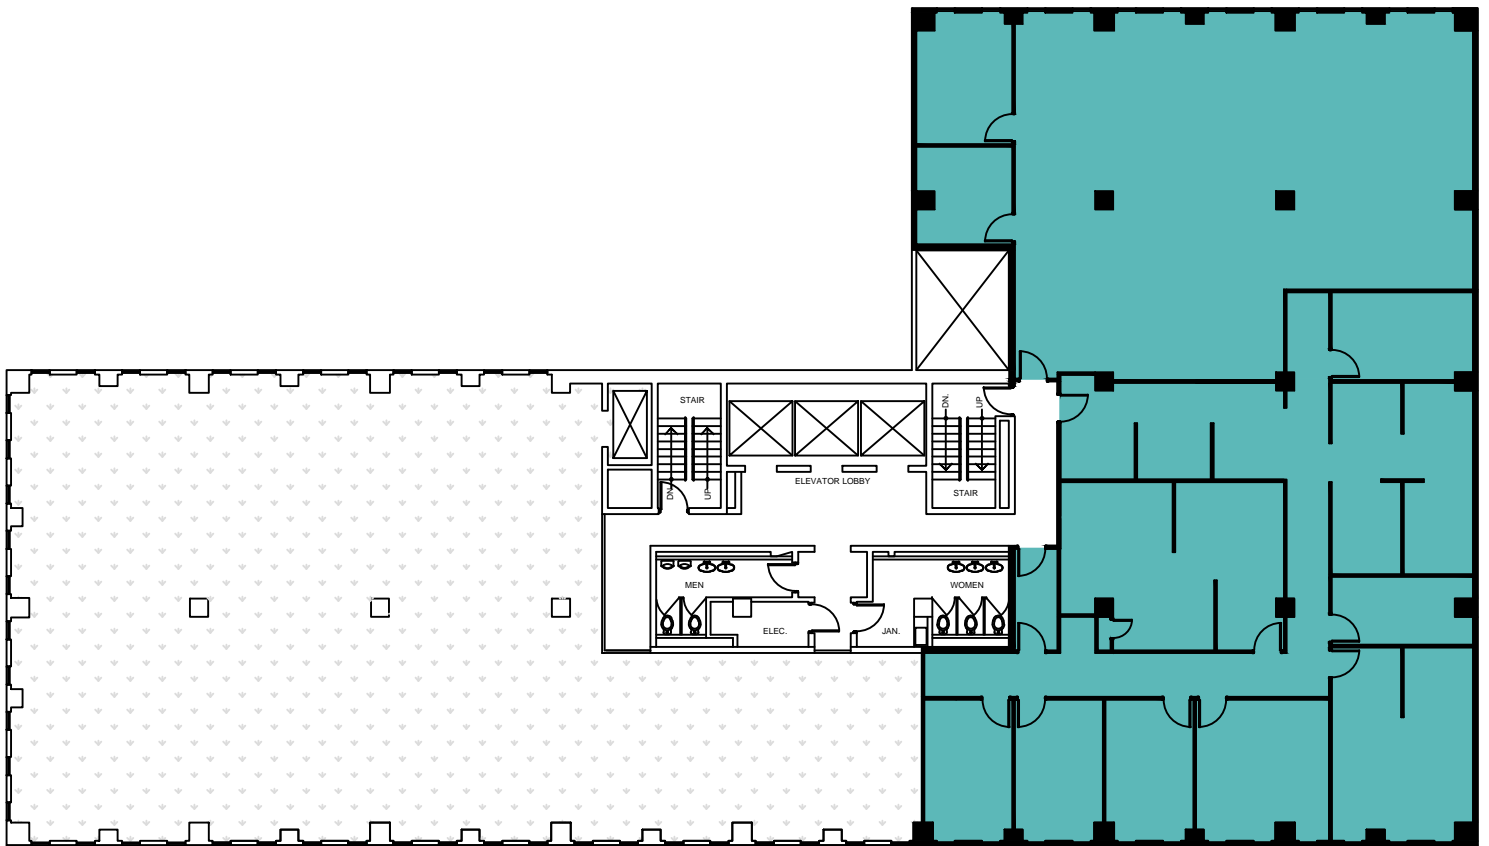

METCALFE
REALTY COMPANY LIMITED

116 Albert Street
Suite 501
5,677 Square Feet

ALBERT STREET