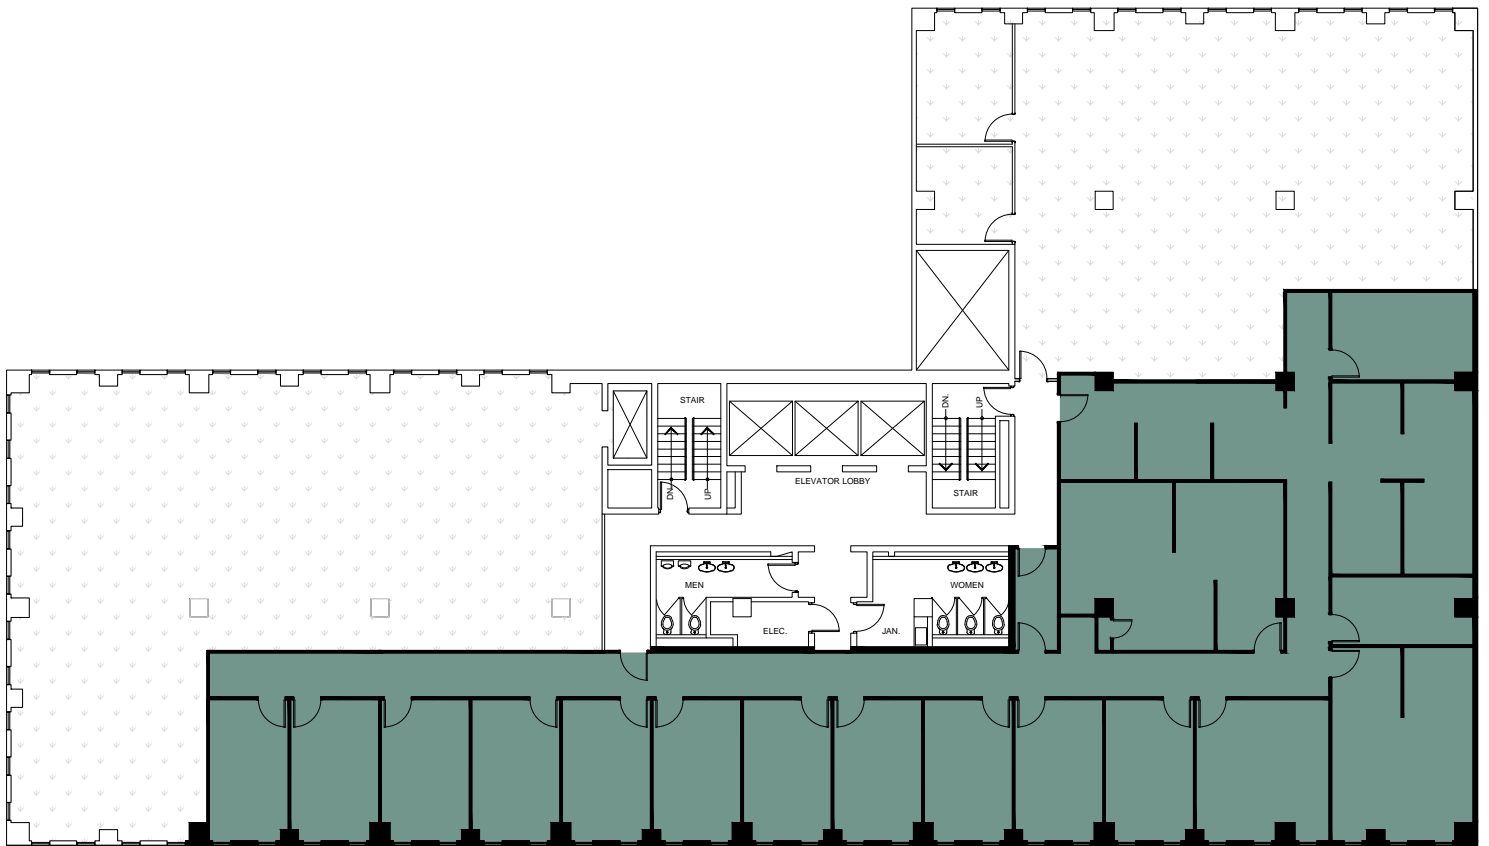

METCALFE
REALTY COMPANY LIMITED

116 Albert Street
Suites 501
3,324 Square Feet

ALBERT STREET