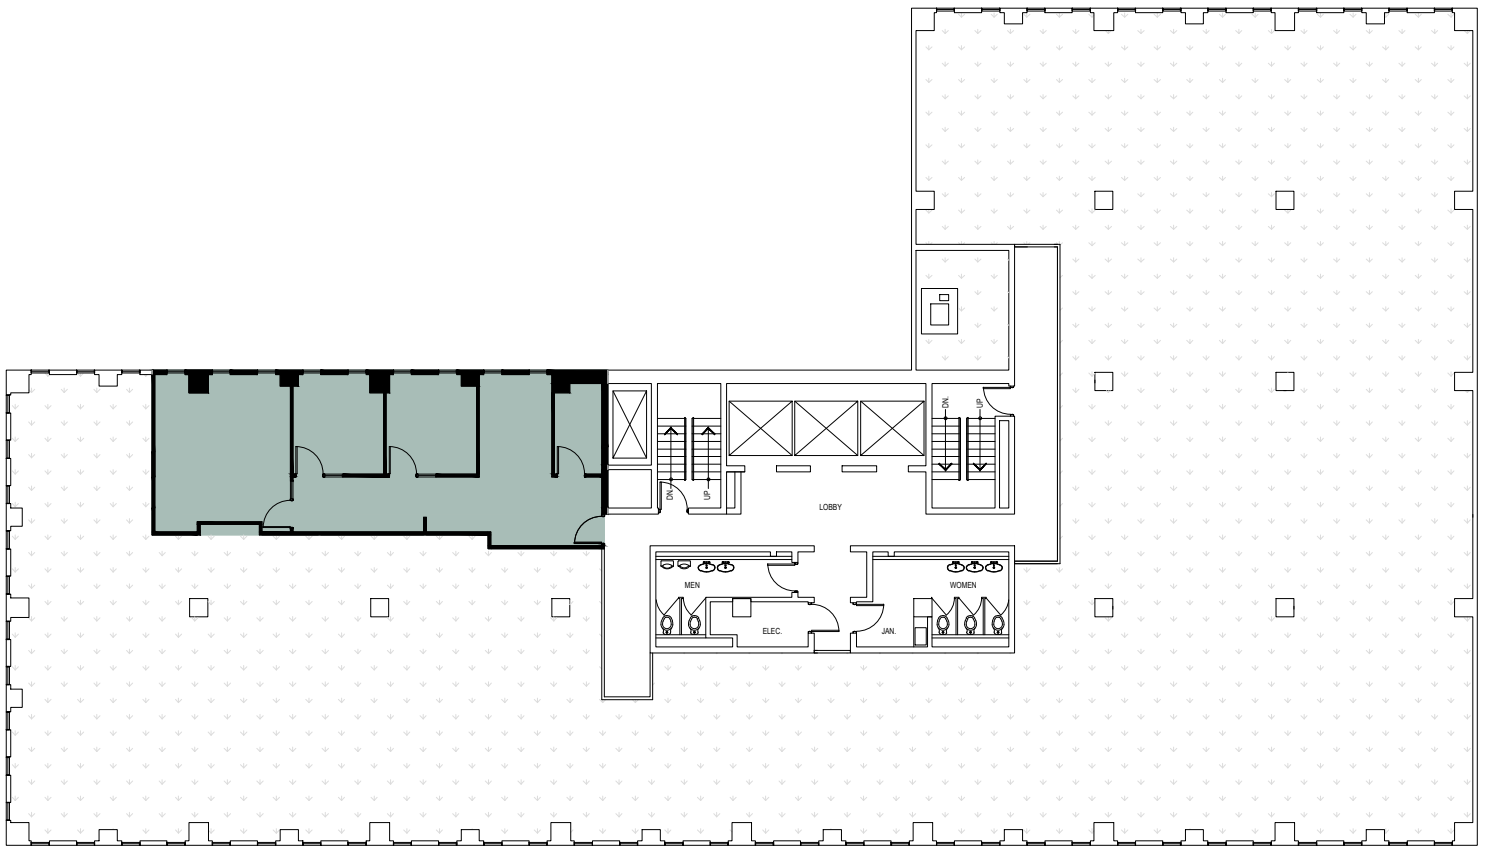

METCALFE
REALTY COMPANY LIMITED

116 Albert Street
Suite 404
960 Square Feet

ALBERT STREET