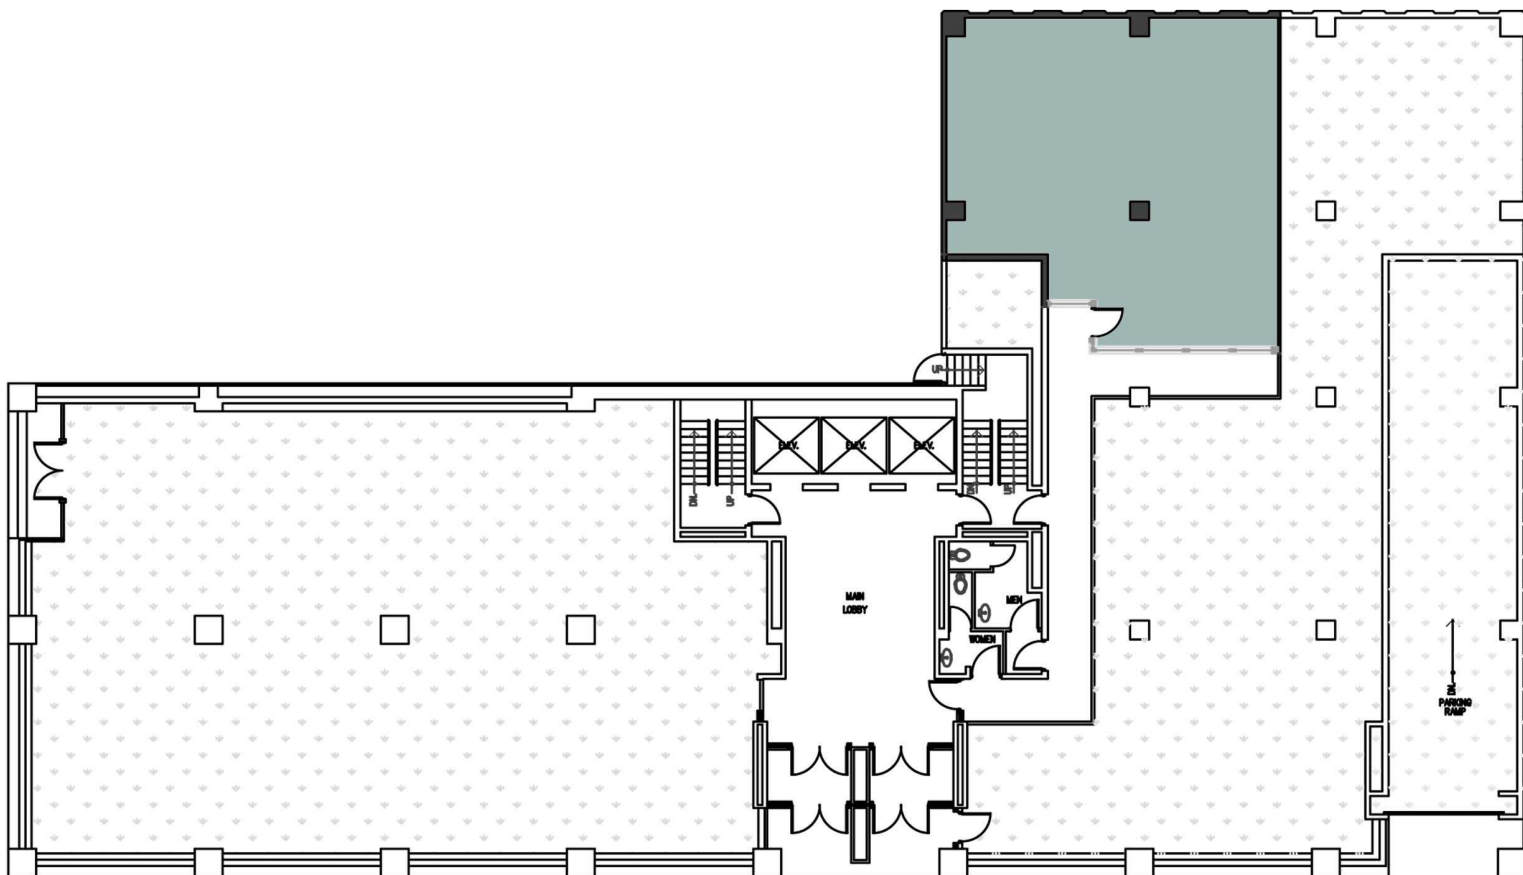

METCALFE
REALTY COMPANY LIMITED

116 ALBERT STREET

Suite 105

1,219 Square Feet

ALBERT STREET