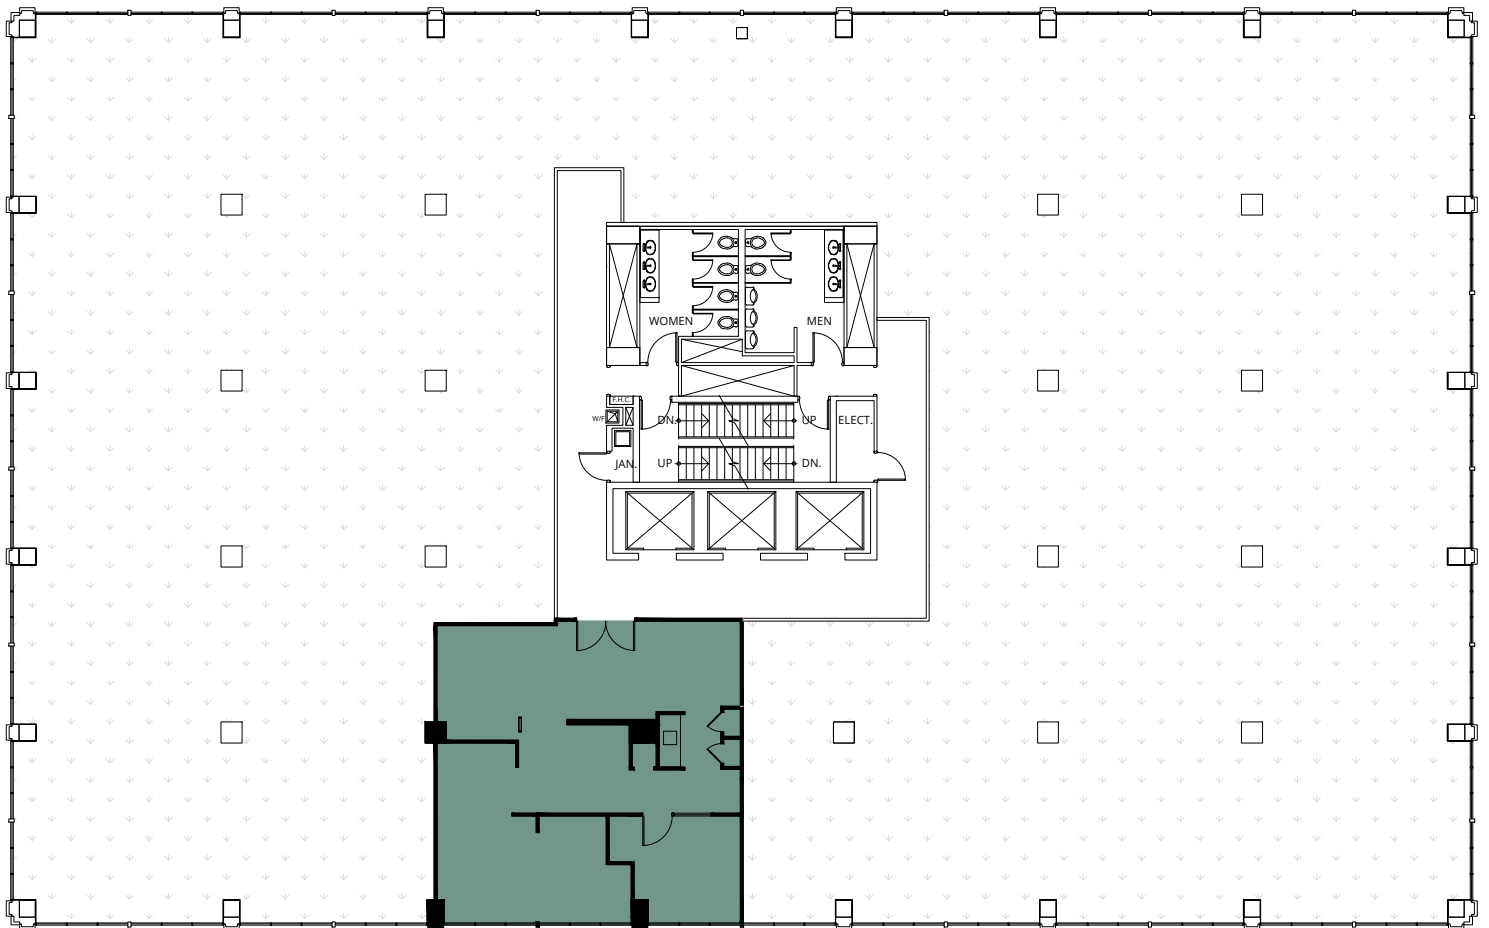

METCALFE
REALTY COMPANY LIMITED

The Fuller Building 75 Albert Street

Suite 1000
1,035 Square Feet

ALBERT STREET