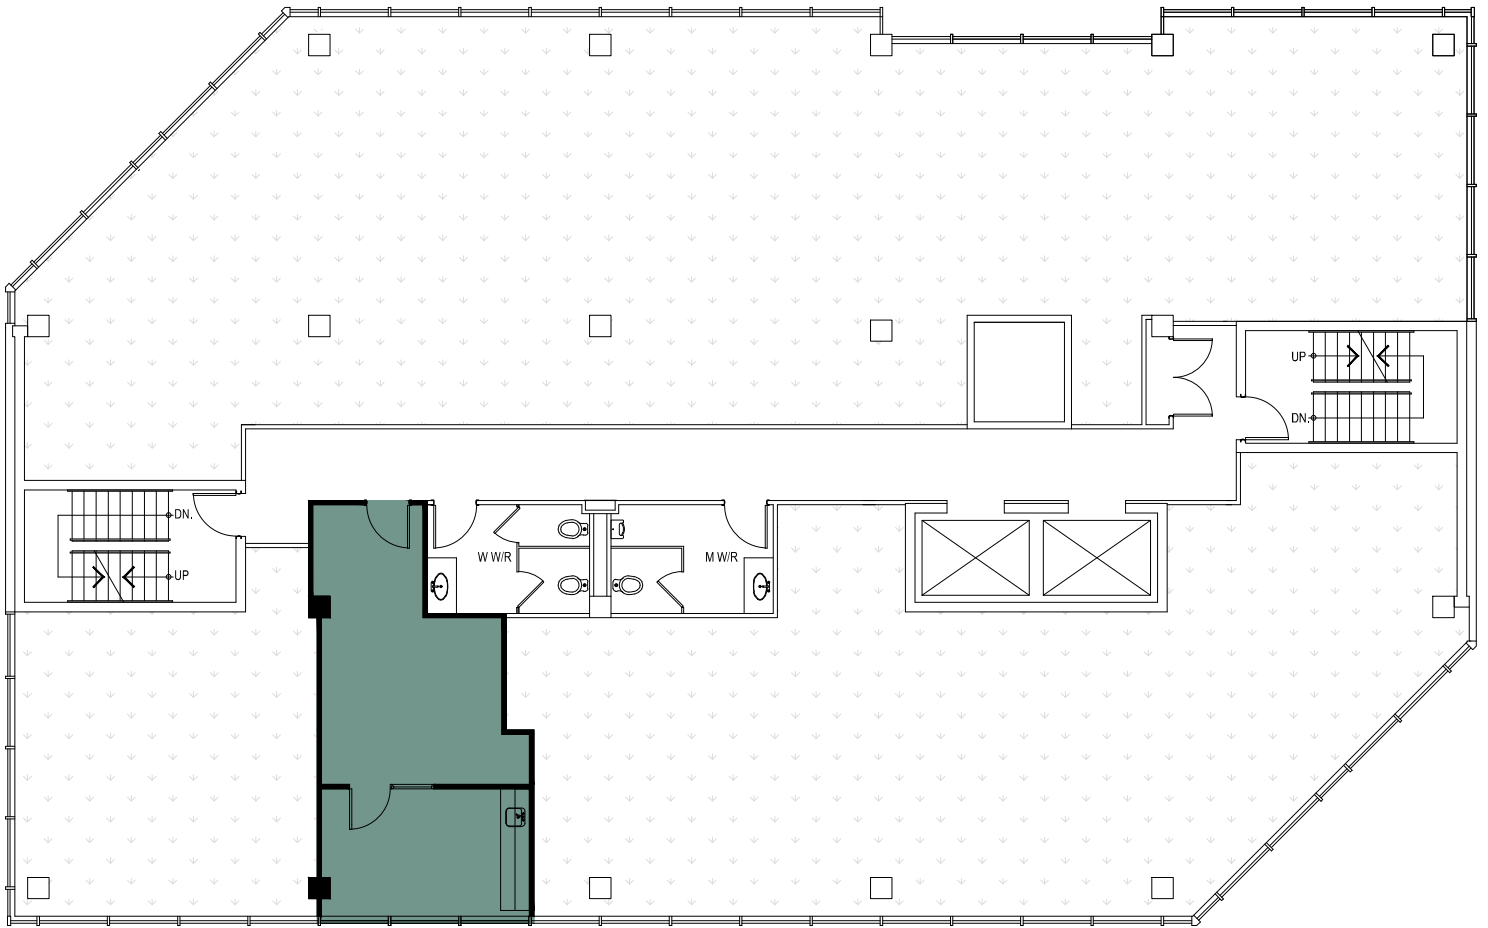

METCALFE
REALTY COMPANY LIMITED

Kilborn Medical Centre 1385 Bank Street

Suite 207
402 Square Feet

ALBERT STREET