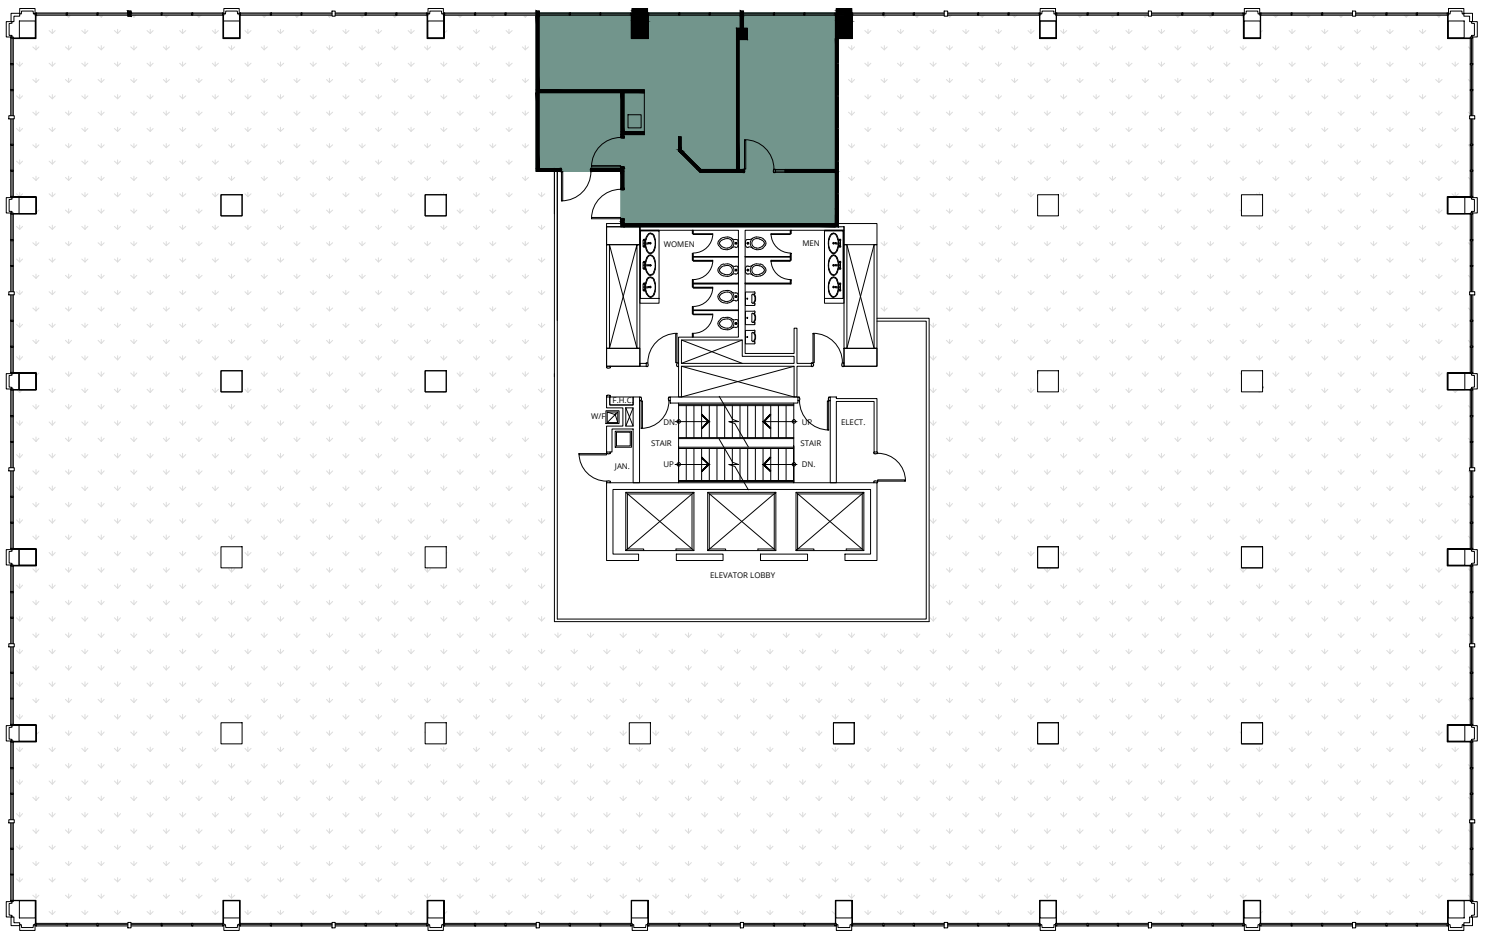

METCALFE
REALTY COMPANY LIMITED

The Fuller Building 75 Albert Street

Suite 1003
696 Square Feet

ALBERT STREET