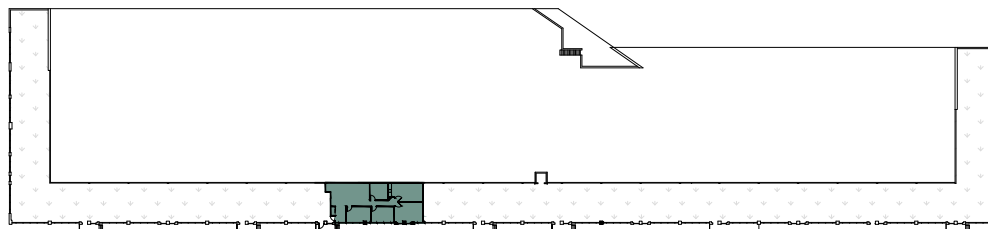

METCALFE
REALTY COMPANY LIMITED

700 Industrial Avenue
Suite 505
1,646 Square Feet

LOCATION PLAN

INDUSTRIAL AVENUE

MEZZANINE