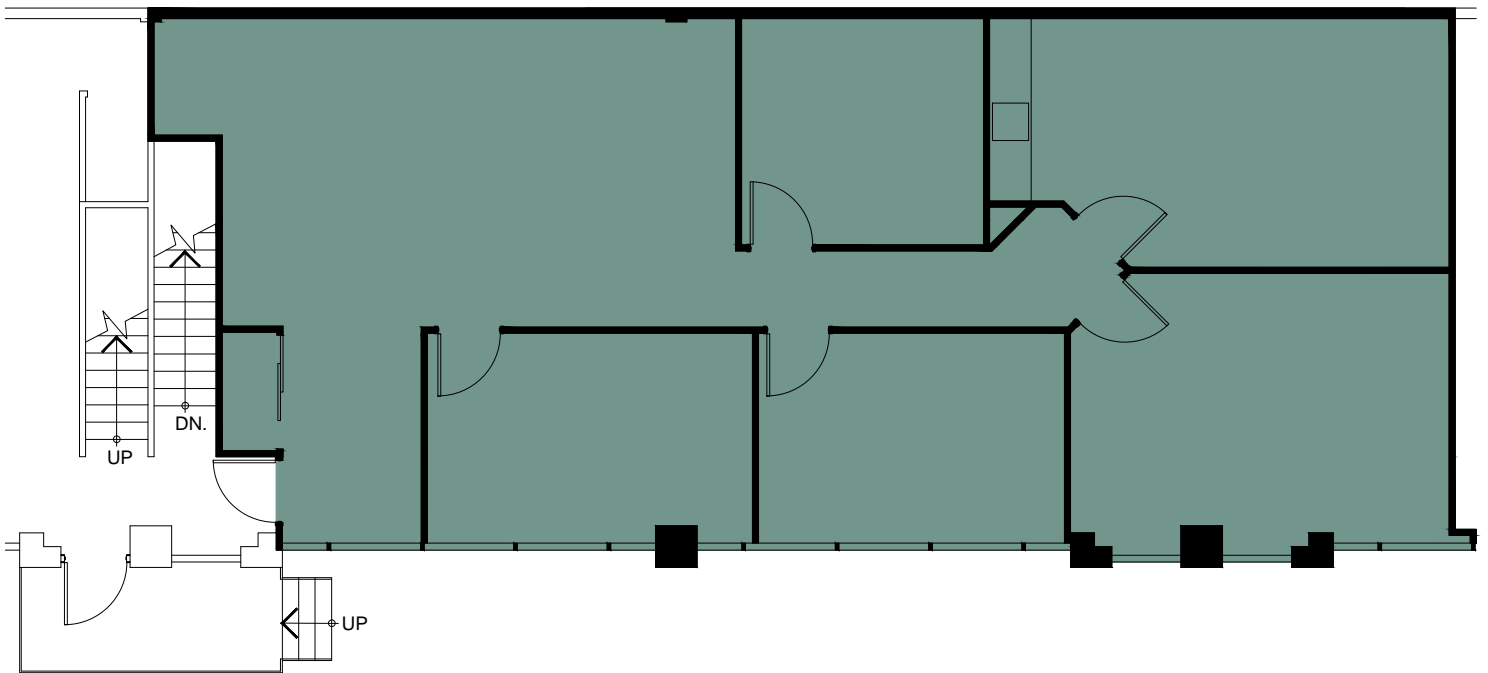

METCALFE
REALTY COMPANY LIMITED

700 Industrial Avenue
Suite 505
1,646 Square Feet

LOCATION PLAN

INDUSTRIAL AVENUE

MEZZANINE