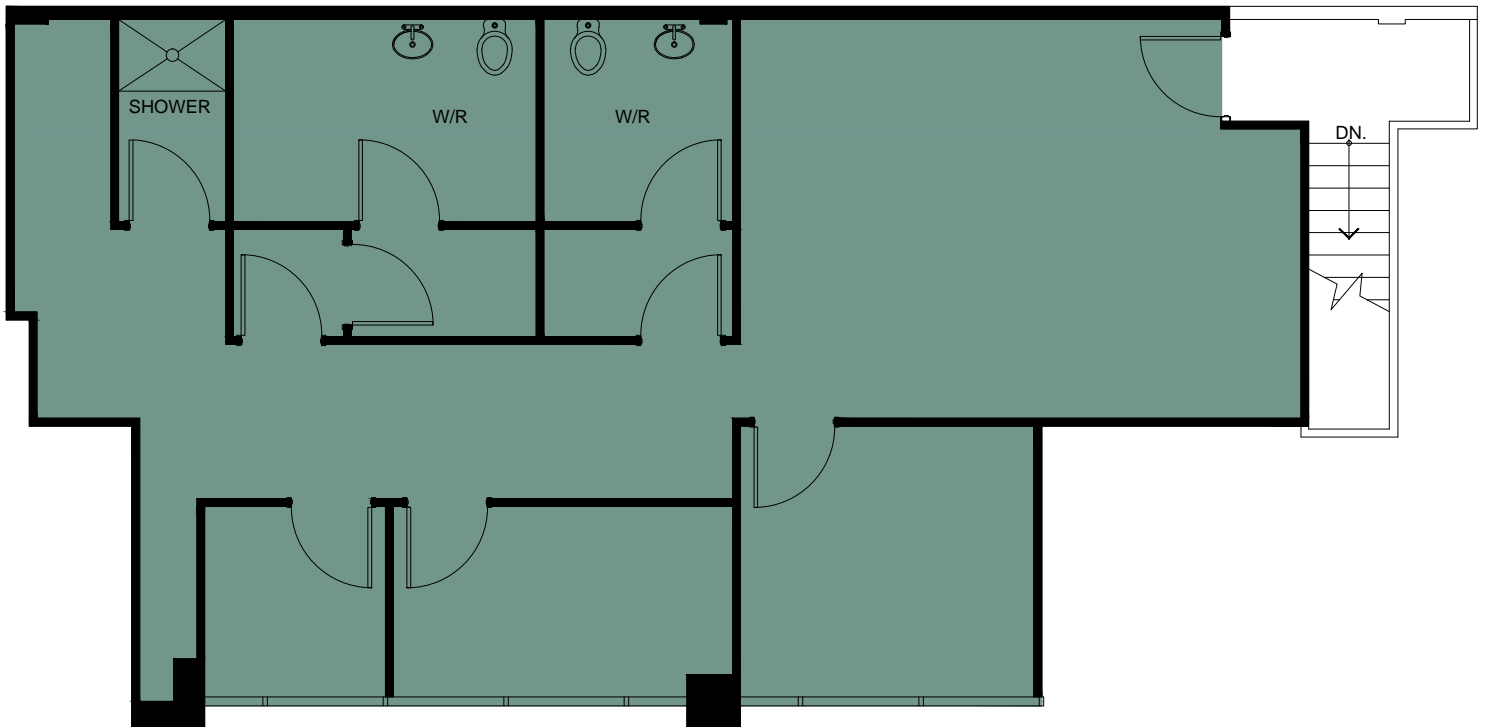

**METCALFE**  
REALTY COMPANY LIMITED

700 Industrial Avenue  
Suite 200  
1,188 Square Feet

LOCATION PLAN

INDUSTRIAL AVENUE

2ND FLOOR