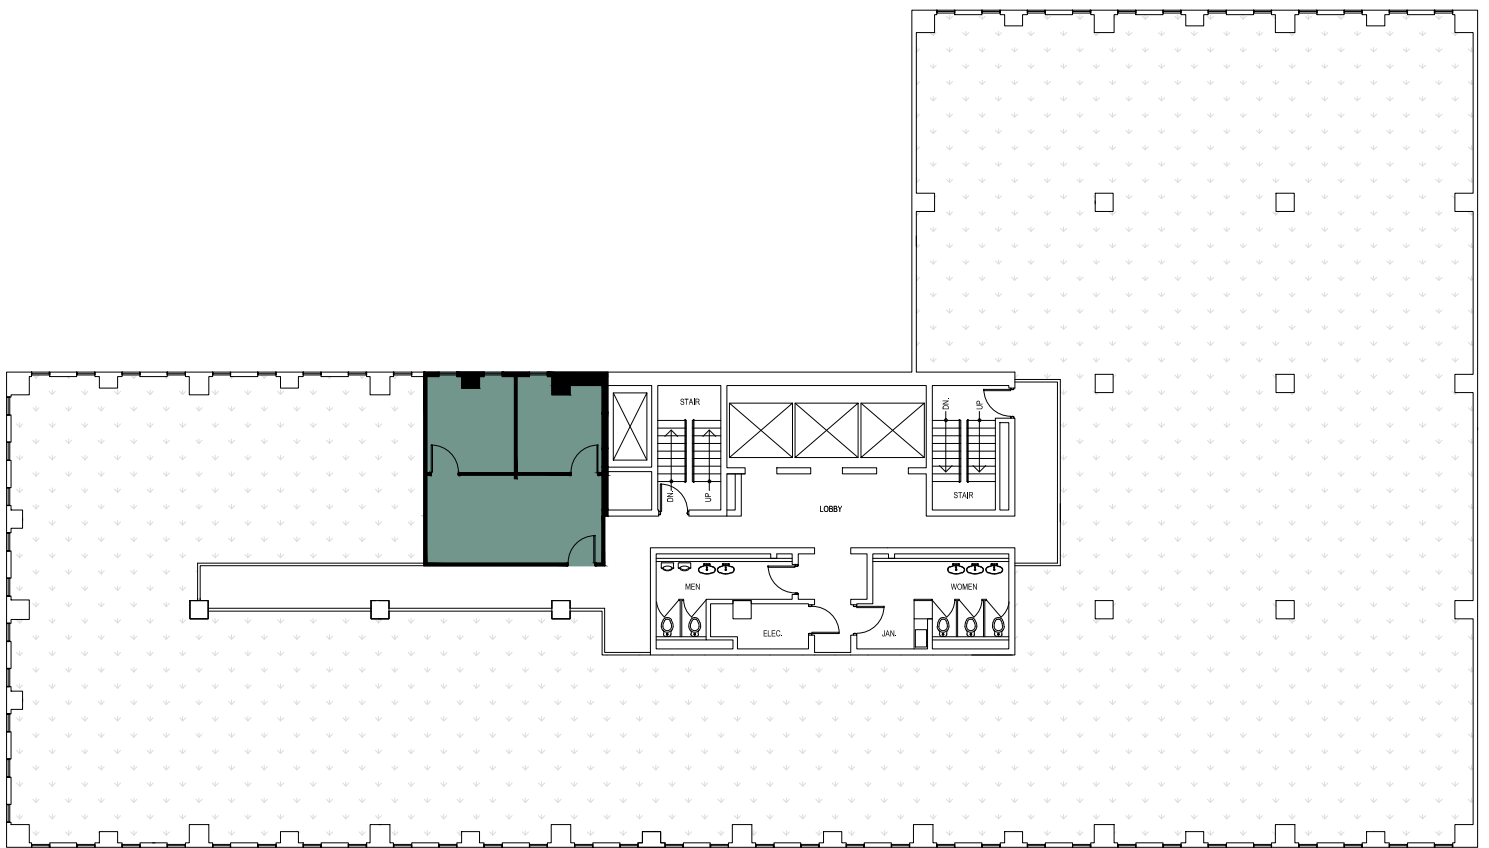

**METCALFE**  
REALTY COMPANY LIMITED

116 Albert Street  
Suite 703  
462 Square Feet

ALBERT STREET