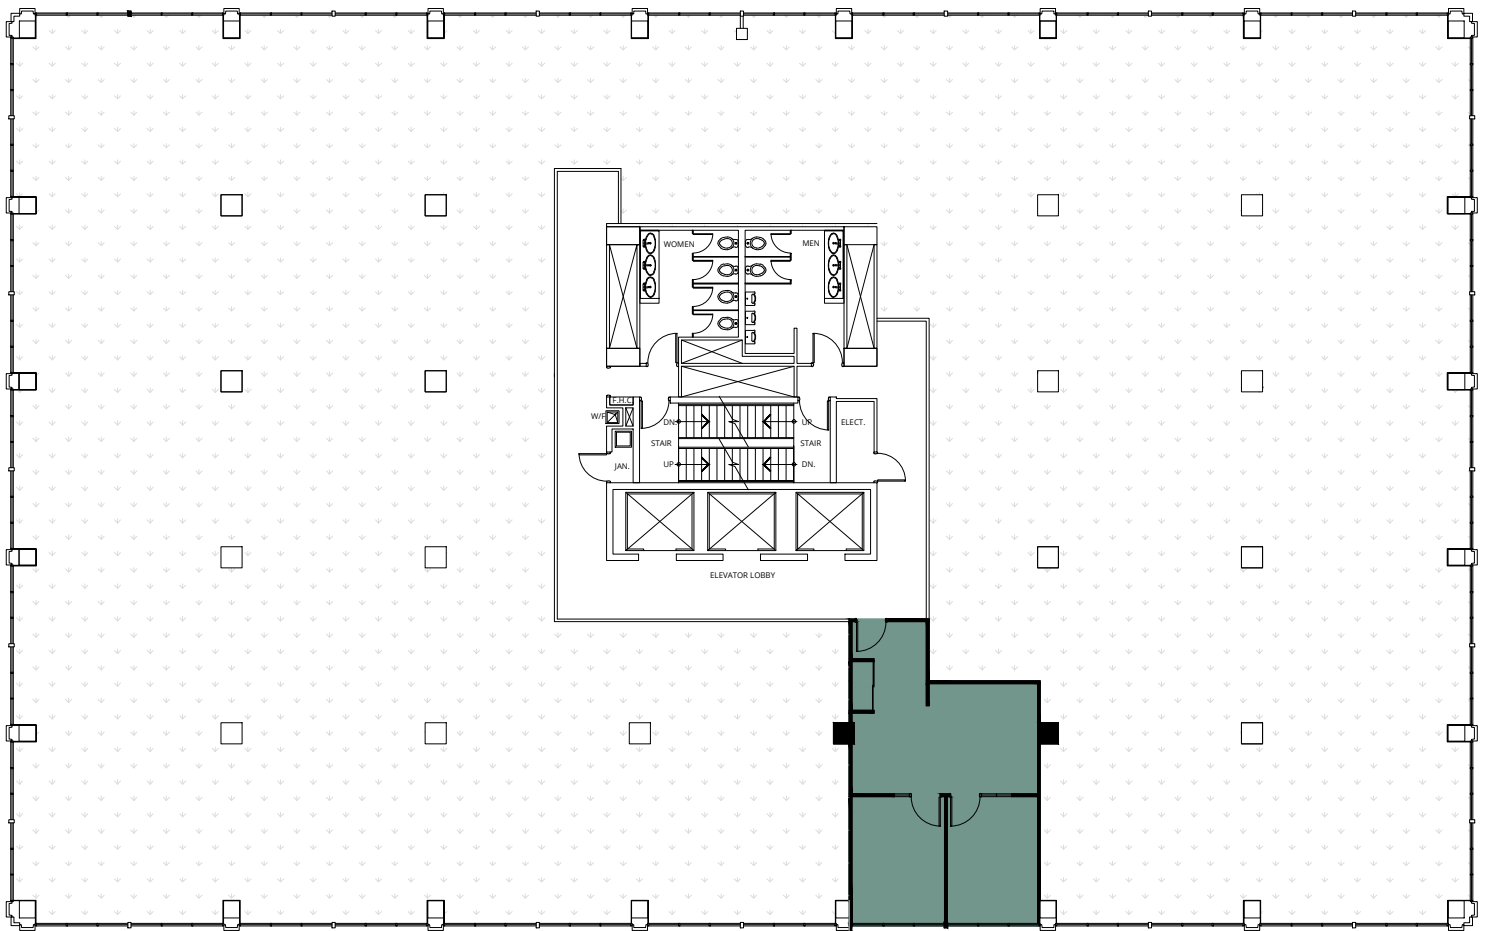

METCALFE
REALTY COMPANY LIMITED

The Fuller Building 75 Albert Street

Suite 1006
592 Square Feet

ALBERT STREET